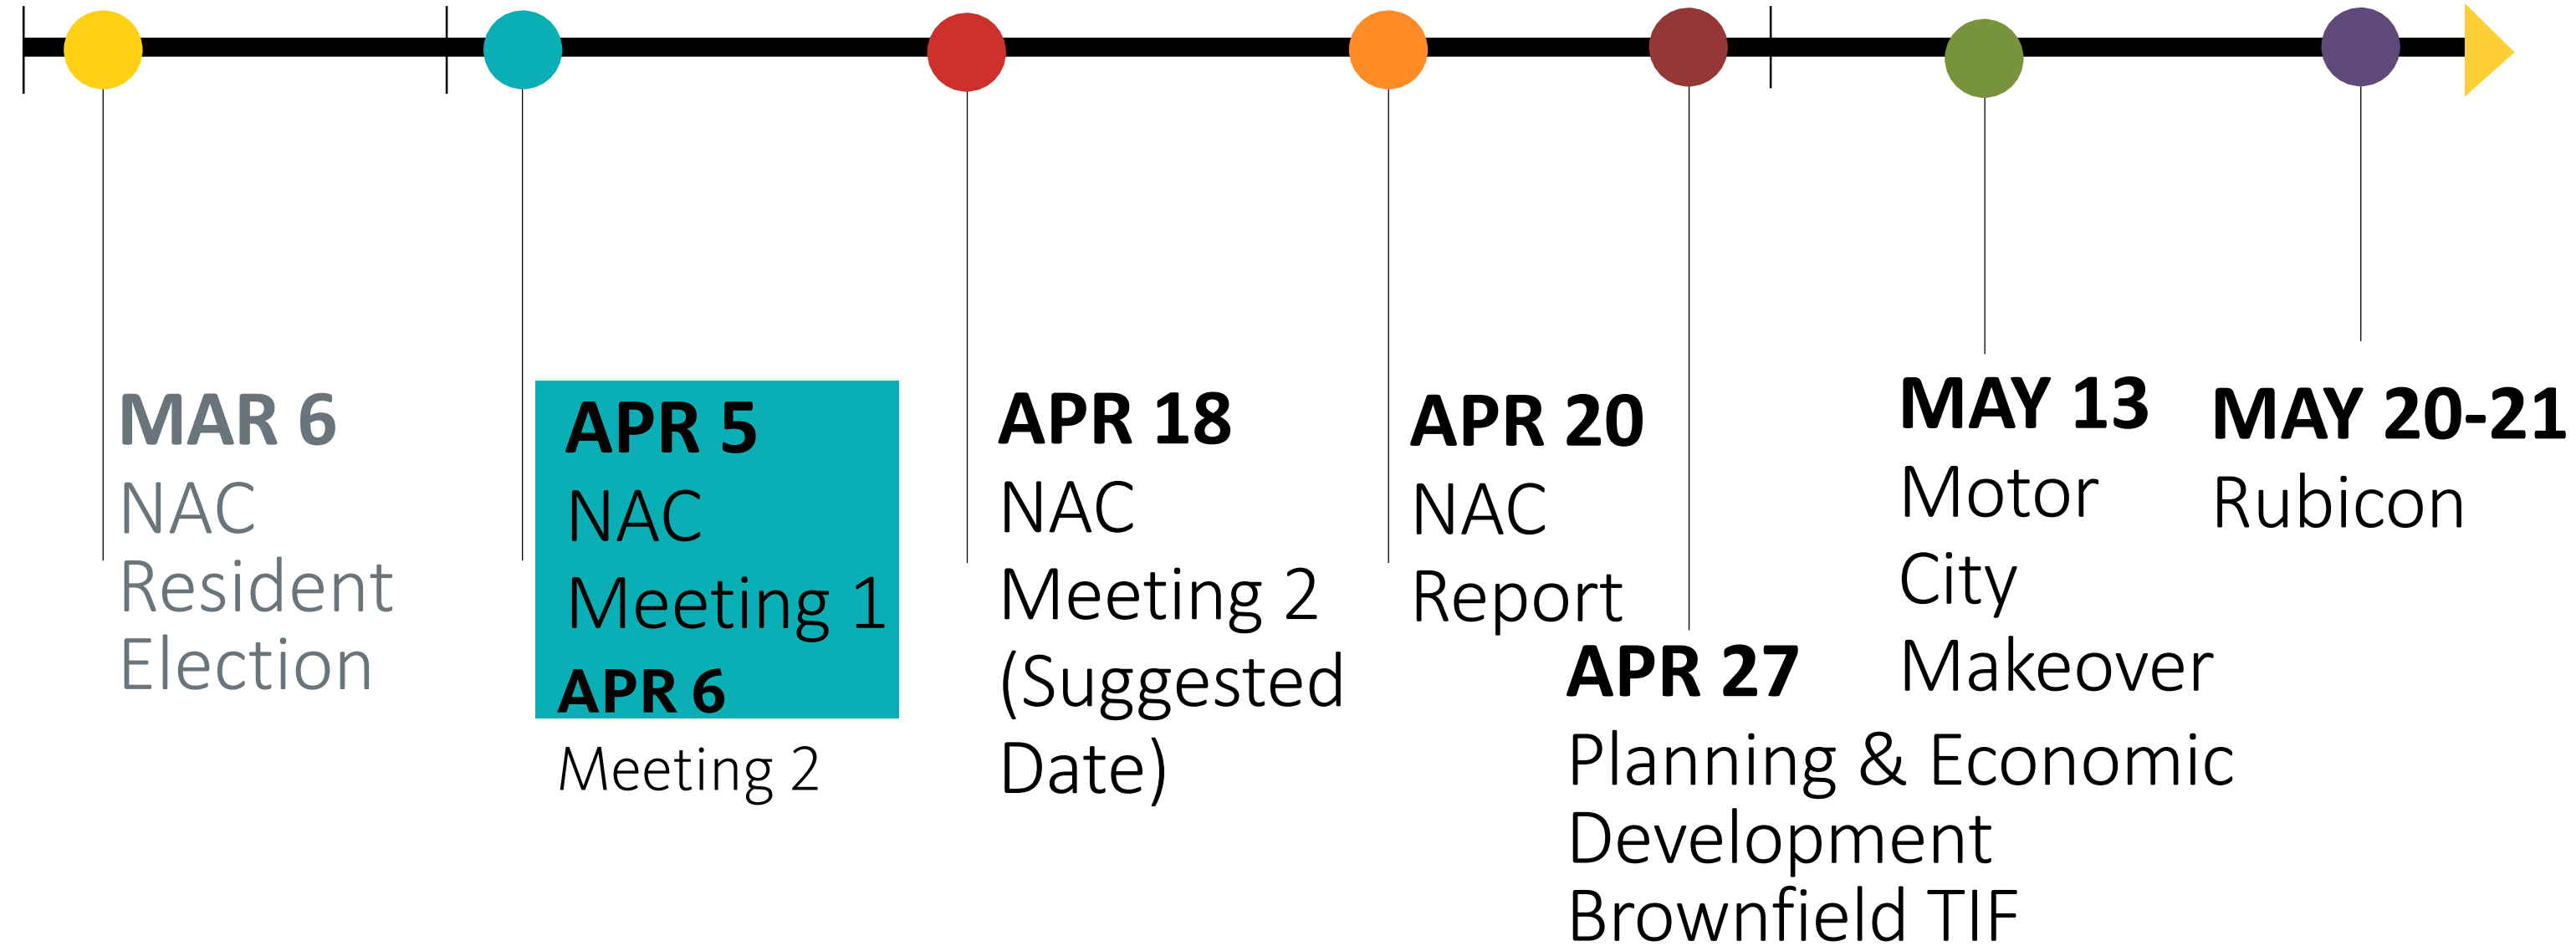

3. Bring an ID, Social Security Card & Resume (if you have it)

4. Meet with a Career Advisor to Find the Best Opportunity

Neighborhood Advisory Council & Community Activity Schedule

2017

MAR

APR

MAY

PLANNING
DEPARTMENT
INTRODUCTION