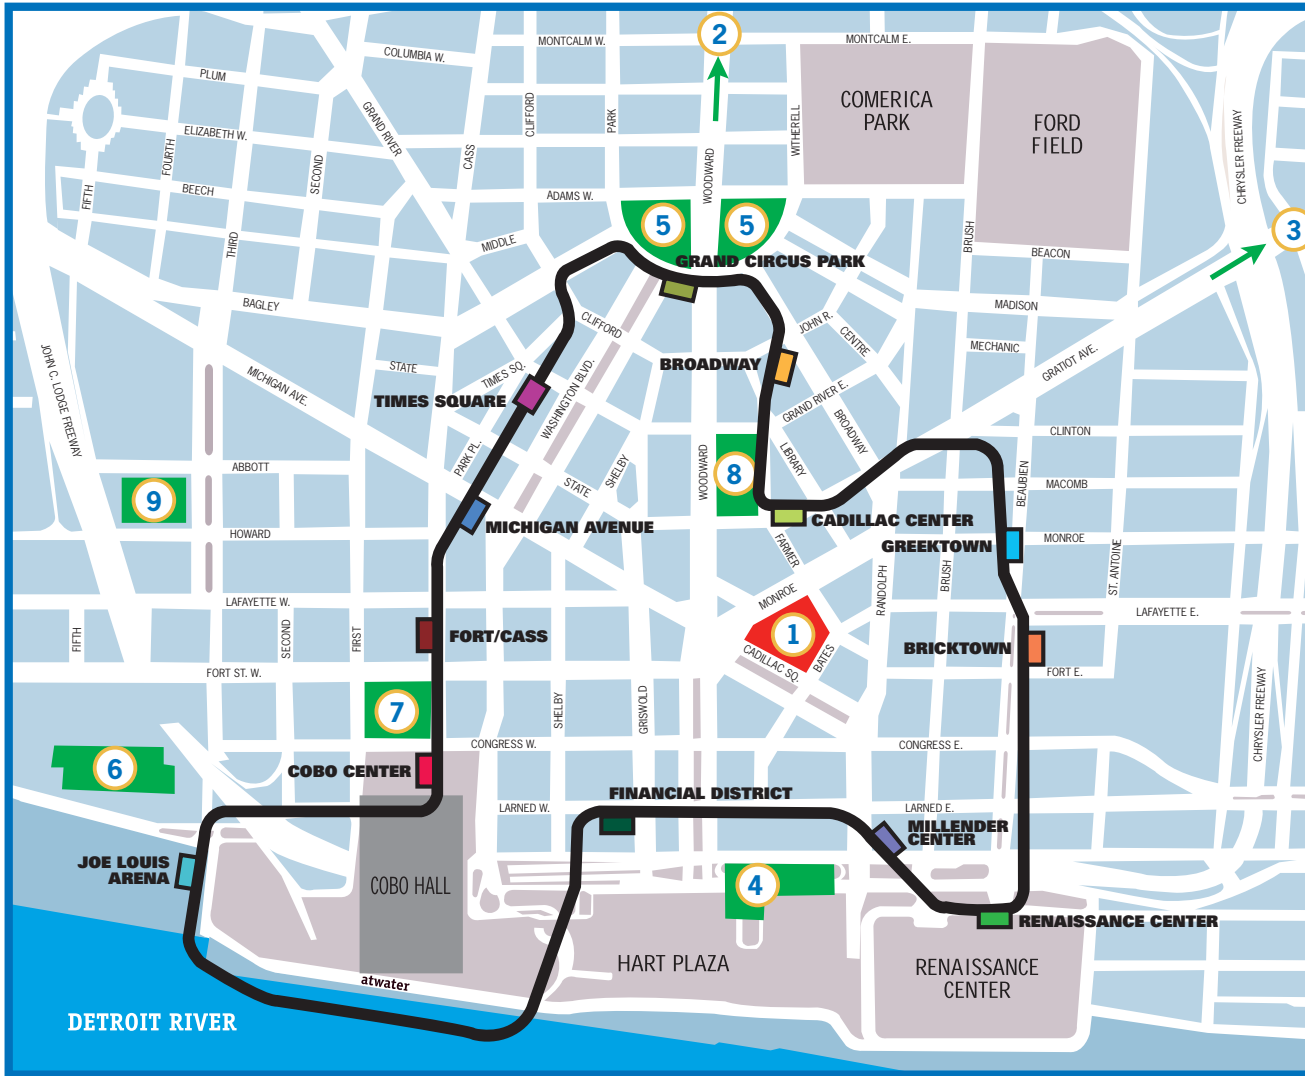

# DOWNTOWN DETROIT PARKING

■ Parking Surface Lots    
 ■ Parking Garages    
 Detroit People Mover

- 1. CADILLAC/FARMER LOT**  
 1025 Farmer • Detroit 48226  
 313-965-7814  
 6:00 a.m.-9:00 p.m. Monday-Friday  
 Sat., Sun. and Holidays as needed
- 2. CULTURAL CENTER GARAGE**  
 41 Farnsworth • Detroit 48226  
 313-224-8925  
 Special Events and Holidays as needed\*
- 3. EASTERN MARKET GARAGE**  
 2727 Riopelle • Detroit 48207  
 313-224-8925  
 6:00 a.m.-7:00 p.m. Saturday (May through October)  
 Special Events and Sundays as needed
- 4. FORD UNDERGROUND GARAGE**  
 30 East Jefferson • Detroit 48226  
 313-877-8786  
 6:00 a.m.-11:00 p.m. Monday-Friday  
 7:00 a.m.-3:00 p.m. Sunday  
 Special Events as needed
- 5. GRAND CIRCUS PARK GARAGE**  
 1600-01 Woodward Ave. • Detroit 48226  
 313-224-8925  
 7:00 a.m.-5:00 p.m. Monday through Friday  
 Special Events
- 6. JOE LOUIS ARENA GARAGE**  
 900 West Jefferson • Detroit 48226  
 313-259-5342  
 Special Events and Holidays as needed
- 7. MILLENNIUM GARAGE**  
 432 W. Congress • Detroit 48226  
 313-224-8925  
 6:00 a.m.-11:00 p.m. Monday-Friday  
 Sat., Sun. and Holidays as needed
- 8. PREMIER UNDERGROUND GARAGE**  
 1206-08 Woodward Ave. • Detroit 48226  
 313-967-9828  
 7:00 a.m.-11:00 p.m. Monday-Friday  
 9:00 a.m.-5:00 p.m. Saturdays for validations  
 24 Hours/7 days - Monthly & Transient only
- 9. FORMER MGM GARAGE**  
 811 Abbott • Detroit 48226  
 313-224-8925  
 8:00 a.m.-11:00 p.m. (Jan. 14-21)  
 9:00 a.m.-7:00 p.m. (Jan. 22)