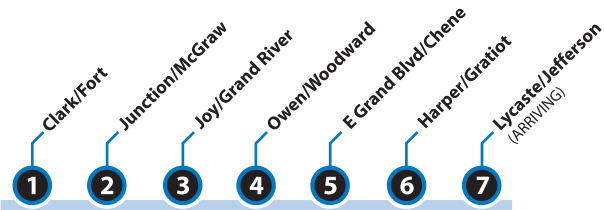

Schedules and other printed materials are provided in multiple language formats – upon request.

www.RideDetroitTransit.com

Route 11 Clairmount

Monday - Sunday
Effective September 26, 2009

Serving:

- Chrysler
- Jefferison Plant
- GM Assembly Plant
- Herman Kiefer Hospital
- Northern High School
- Southwest Public Safety Center
- Southeastern High School

Map not to scale

- School
- Landmark
- Cross Street
- City Limit

ACCESSIBLE

MONDAY - FRIDAY

11 Clairmont

SATURDAY

EASTBOUND

450A	500A	507A	520A	529A	538A	549A
540A	550A	557A	610A	619A	628A	639A
630A	641A	648A	703A	712A	722A	734A
720A	731A	738A	753A	802A	812A	824A
810A	821A	828A	843A	852A	902A	914A
900A	911A	918A	933A	942A	952A	1004A
950A	1000A	1007A	1021A	1030A	1039A	1050A
1040A	1050A	1057A	1111A	1120A	1129A	1140A
1130A	1140A	1147A	1201P	1210P	1219P	1230P
1220P	1230P	1237P	1251P	100P	109P	120P
110P	120P	127P	141P	150P	159P	210P
200P	210P	217P	231P	240P	249P	300P
250P	301P	308P	322P	331P	341P	353P
340P	351P	358P	412P	421P	431P	443P
430P	441P	448P	502P	511P	521P	533P
520P	531P	538P	552P	601P	611P	623P
610P	621P	628P	642P	651P	701P	713P
700P	711P	718P	730P	738P	747P	756P
750P	801P	808P	820P	828P	837P	846P
840P	851P	858P	910P	918P	927P	936P
930P	941P	948P	1000P	1008P	1017P	1026P
1020P	1031P	1038P	1050P	1058P	1107P	1116P
1110P	1121P	1128P	1140P	1148P	1157P	1206A