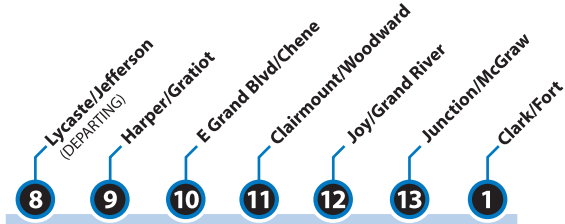

WESTBOUND

515A	526A	535A	543A	554A	600A	612A
605A	616A	625A	633A	644A	650A	702A
655A	707A	716A	725A	738A	745A	759A
745A	757A	806A	815A	828A	835A	849A
835A	847A	856A	905A	918A	925A	939A
925A	937A	946A	955A	1008A	1015A	1029A
1015A	1027A	1036A	1045A	1058A	1105A	1117A
1105A	1117A	1126A	1135A	1148A	1155A	1207P
1155A	1207P	1216P	1225P	1238P	1245P	1257P
1245P	1257P	106P	115P	128P	135P	147P
135P	147P	156P	205P	218P	225P	237P
225P	237P	246P	255P	309P	316P	330P
315P	327P	336P	345P	359P	406P	420P
405P	417P	426P	435P	449P	456P	510P
455P	507P	516P	525P	539P	546P	600P
545P	557P	606P	615P	629P	636P	650P
635P	645P	653P	700P	710P	716P	727P
725P	735P	743P	750P	800P	806P	817P
815P	825P	833P	840P	850P	856P	907P
905P	915P	923P	930P	940P	946P	957P
955P	1005P	1013P	1020P	1030P	1036P	1047P
1045P	1055P	1103P	1110P	1120P	1126P	1137P
1135P	1145P	1153P	1200A	1210A	1216A	1227A