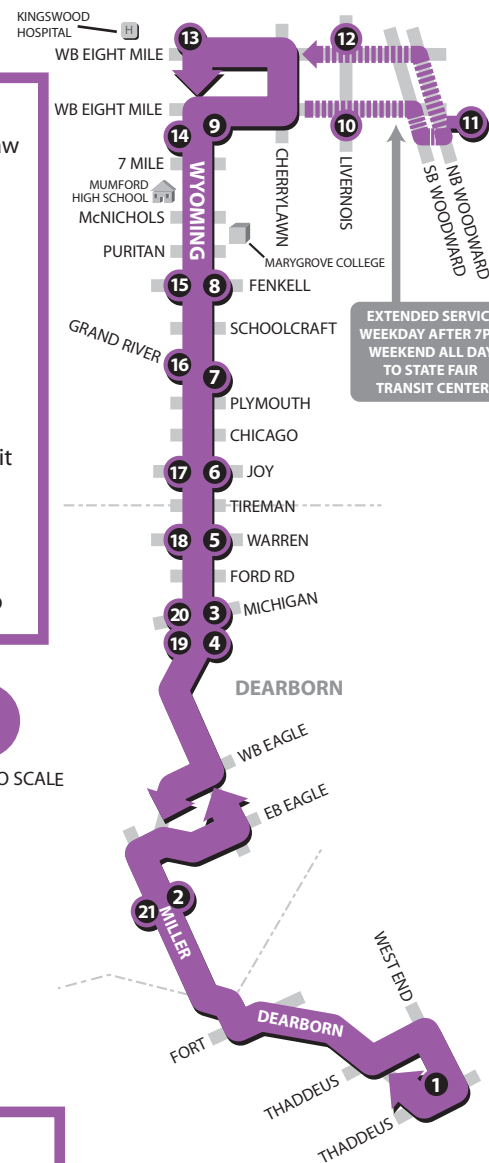

Schedules and other printed materials are provided in multiple language formats – upon request.

Route 54

Wyoming
Monday-Sunday
Effective April 28, 2012

City of Detroit
Department of Transportation

- Serving:**
- Chrysler McGraw
 - Glass Plant
 - Truck City
 - Ford River
 - Rouge Plant
 - Kingswood Hospital
 - Marygrove College
 - Mumford High School
 - Royal Town Center
 - State Fair Transit Center
 - Wyoming – Curtis Commercial District
 - Wyoming Loop