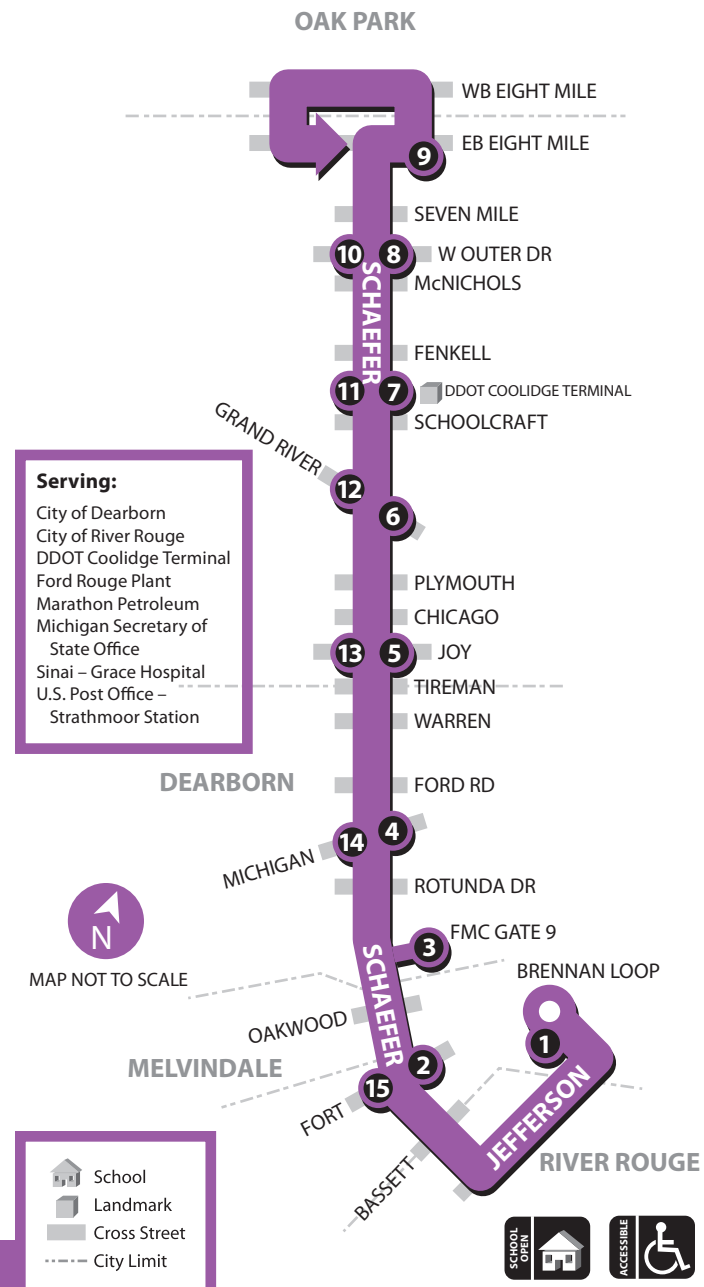

The mission of the Detroit Department of Transportation is to provide public transit services that are reliable, clean, customer-focused, safe and secure.

1301 E. Warren Ave.
Detroit, MI 48207

General Information

Schedules and other printed materials are provided in multiple language formats – upon request.

Route 41

Schaefer

Monday-Sunday

Effective April 28, 2012

City of Detroit
Department of Transportation

NORTHBOUND

SOUTHBOUND

1	2	3	4	5	6	7	8	9
600A	606A	612A	616A	624A	630A	631A	638A	645A
655A	701A	707A	711A	719A	725A	726A	733A	740A
750A	756A	802A	806A	814A	820A	821A	828A	835A
845A	851A	857A	901A	909A	915A	916A	923A	930A
940A	946A	952A	956A	1004A	1010A	1011A	1018A	1025A
1035A	1041A	1047A	1051A	1059A	1105A	1106A	1113A	1120A
1130A	1136A	1142A	1146A	1154A	1200P	1201P	1208P	1215P
1225P	1231P	1237P	1241P	1249P	1255P	1256P	103P	110P
120P	126P	132P	136P	144P	150P	151P	158P	205P
215P	221P	227P	231P	239P	245P	246P	253P	300P
310P	316P	322P	326P	334P	340P	341P	348P	355P
405P	411P	417P	421P	429P	435P	436P	443P	450P
500P	506P	512P	516P	524P	530P	531P	538P	545P
555P	601P	607P	611P	619P	625P	626P	633P	640P
650P	656P	702P	706P	714P	720P	721P	728P	735P
745P	751P	757P	801P	809P	815P	816P	823P	830P
840P	846P	852P	856P	904P	910P	911P	918P	925P