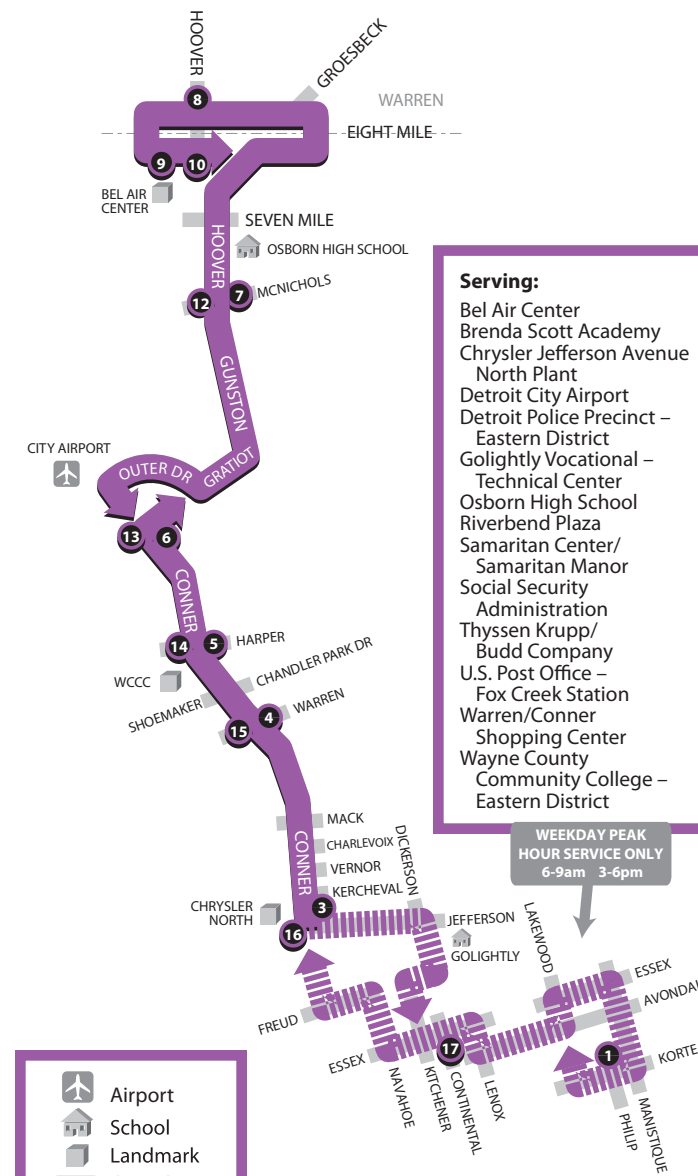

Schedules and other printed materials are provided in multiple language formats – upon request.

Route 13

Conner

Monday–Sunday

Effective April 28, 2012

- Serving:**
- Bel Air Center
 - Brenda Scott Academy
 - Chrysler Jefferson Avenue
 - North Plant
 - Detroit City Airport
 - Detroit Police Precinct – Eastern District
 - Golightly Vocational – Technical Center
 - Osborn High School
 - Riverbend Plaza
 - Samaritan Center/ Samaritan Manor
 - Social Security Administration
 - Thyssen Krupp/ Budd Company
 - U.S. Post Office – Fox Creek Station
 - Warren/Conner Shopping Center
 - Wayne County Community College – Eastern District

WEEKDAY PEAK HOUR SERVICE ONLY
6-9am 3-6pm

- Airport
- School
- Landmark
- Cross Street
- City Limit
- Hospital

NORTHBOUND

SOUTHBOUND

	3 Conner/Jefferson	4 Conner/Warren	5 Conner/Harper	6 Conner/Gratiot	7 Gunston/McNichols	8 8 Mile/Hoover	9 Bel Air Center (ARRIVING)
705A	615A	618A	620A	625A	633A	636A	
745A	655A	658A	700A	705A	713A	716A	
825A	711A	715A	717A	723A	732A	735A	
	751A	755A	757A	803A	812A	815A	
	831A	835A	837A	843A	852A	855A	
905A	911A	915A	917A	923A	932A	935A	
945A	951A	955A	957A	1003A	1012A	1015A	
1011A	1015A						
1030A	1034A	1037A	1039A	1044A	1052A	1055A	
1130A	1134A	1137A	1139A	1144A	1152A	1155A	
1230P	1234P	1237P	1239P	1244P	1252P	1255P	
130P	134P	137P	139P	144P	152P	155P	
230P	234P	237P	239P	244P	252P	255P	
	305P	308P	310P	315P	323P	326P	
310P	316P	320P	322P	328P	337P	340P	
355P	401P	405P	407P	413P	422P	425P	
430P	436P	440P	442P	448P	457P	500P	
510P	516P	520P	522P	528P	537P	540P	
600P	604P	607P	609P	614P	622P	625P	
611P	615P						
651P	655P						
700P	704P	707P	709P	714P	722P	725P	
800P	804P	807P	809P	814P	822P	825P	
900P	904P	907P	909P	914P	922P	925P	