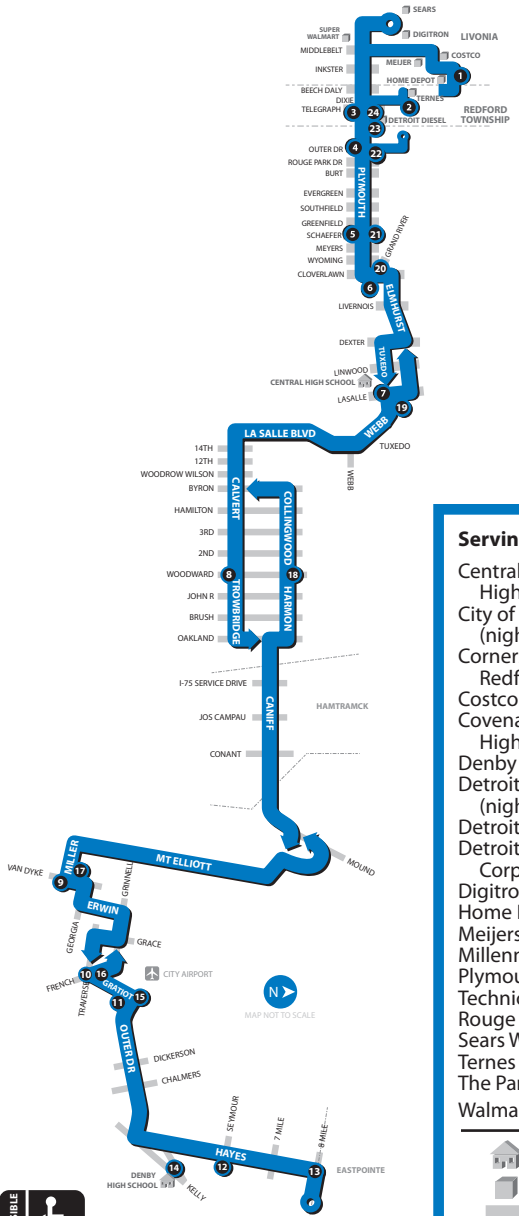

**Schedules and other printed materials are provided in multiple language formats – upon request.**

[www.RideDetroitTransit.com](http://www.RideDetroitTransit.com)

Route  
**38**

**Plymouth**  
Monday-Friday  
Effective April 30, 2012

### Serving:

- Central High School
- City of Hamtramck (night service only)
- Cornerstone School – Redford Campus
- Costco
- Covenant High School
- Denby High School
- Detroit City Airport (night service only)
- Detroit Diesel
- Detroit Job Corps Center
- Digitron Packaging
- Home Depot
- Meijers
- Millennium Park Plaza
- Plymouth Road Technical Center
- Rouge Park
- Sears Warehouse
- Ternes Procurement
- The Parade Company
- Walmart