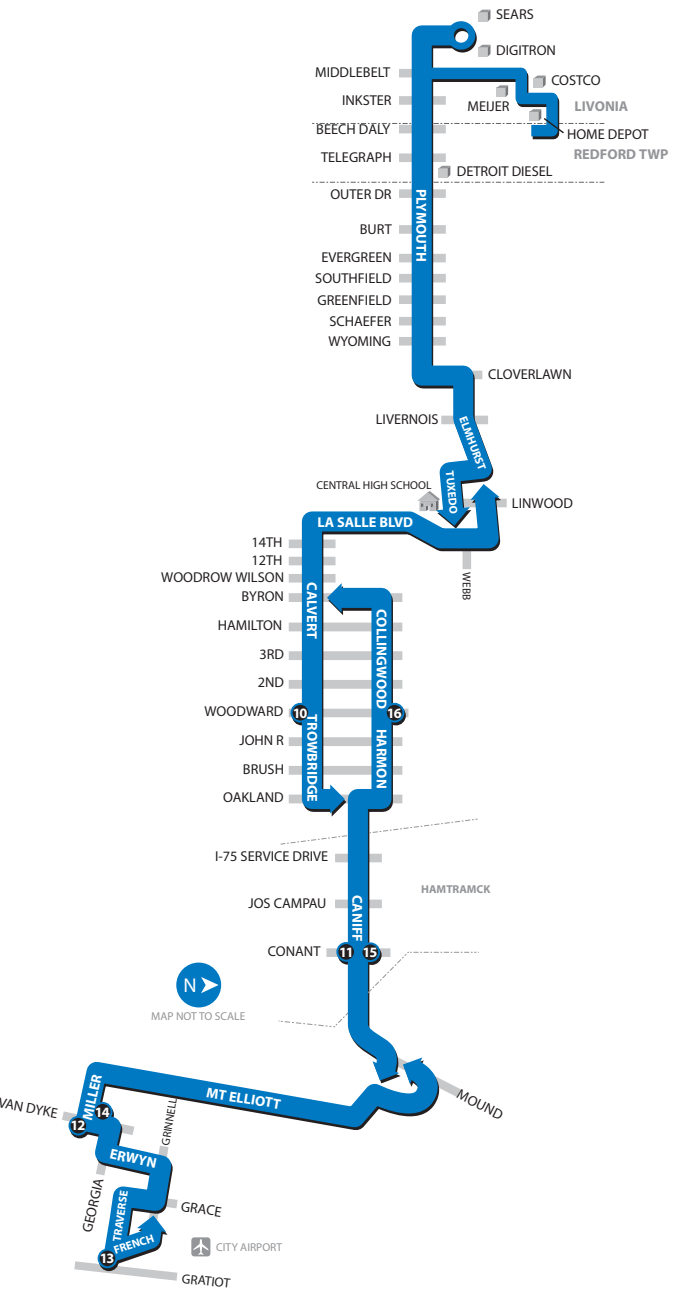

# Plymouth/Caniff Night Service

The mission of the Detroit Department of Transportation is to provide public transit services that are reliable, clean, customer-focused, safe and secure.

1301 E. Warren Ave.  
Detroit, MI 48207