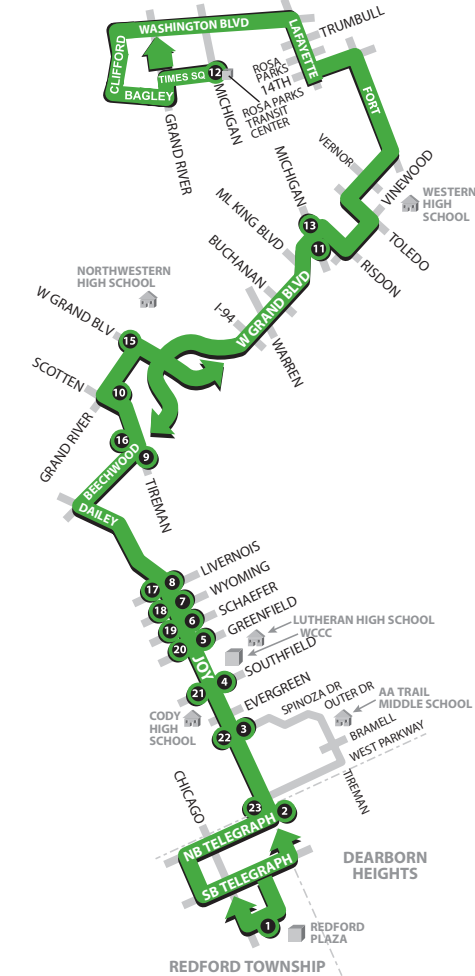

1. **Serving:**
2. Ann Arbor Trail Middle School
   - Cody High School
   - Detroit Central Business District
   - Detroit Employment & Training Department
   - Detroit Parking Violations Bureau
   - Detroit Public Library – Herbert Bowen Branch
   - Detroit Public Library – Thomas Edison Branch
   - Family Independence Agency – Greenfield
   - Family Independence Agency – Rosa Parks
   - Northwestern High School
   - Rouge Park
   - Rosa Parks Transit Center
   - S.H.A.R. House
   - U.S. Post Office – Joy Field Station
   - Urban Lutheran High School
   - Wayne County Community College – Western District
   - Western High School

- School
- Landmark
- Cross Street
- City Limit