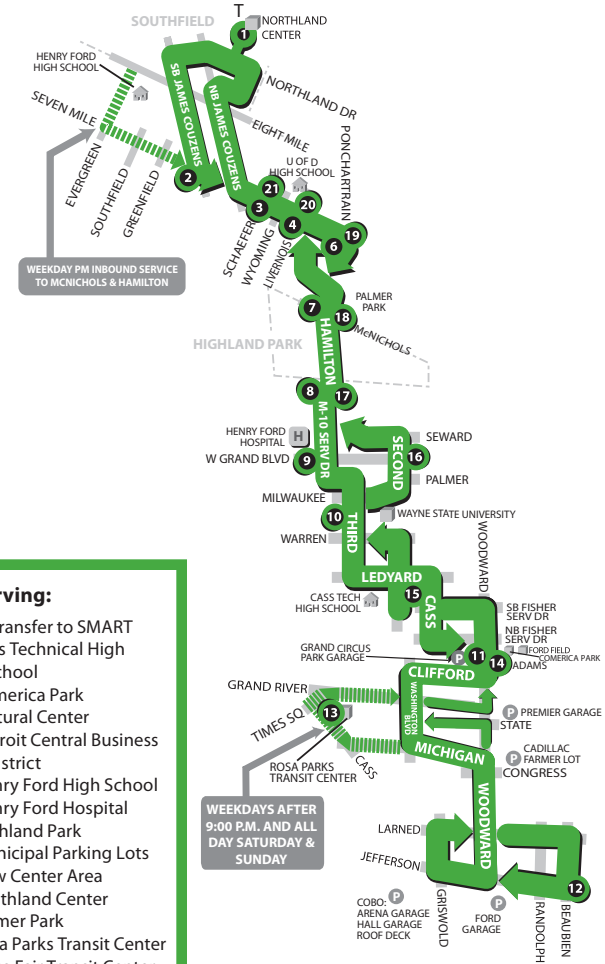

Schedules and other printed materials are provided in multiple language formats – upon request.

Route 23 Hamilton

Monday–Sunday
Effective April 28, 2012

- Serving:**
- T=Transfer to SMART
 - Cass Technical High School
 - Comerica Park
 - Cultural Center
 - Detroit Central Business District
 - Henry Ford High School
 - Henry Ford Hospital
 - Highland Park
 - Municipal Parking Lots
 - New Center Area
 - Northland Center
 - Palmer Park
 - Rosa Parks Transit Center
 - State Fair Transit Center
 - University of Detroit High School
 - Wayne State University
- School
 - Landmark
 - Cross Street
 - Hospital
 - Alternate Routing
 - City Limit

* Route 23 Hamilton will begin/end at the Rosa Parks Transit Center Weekdays after 9 p.m. and on Saturday and Sunday.