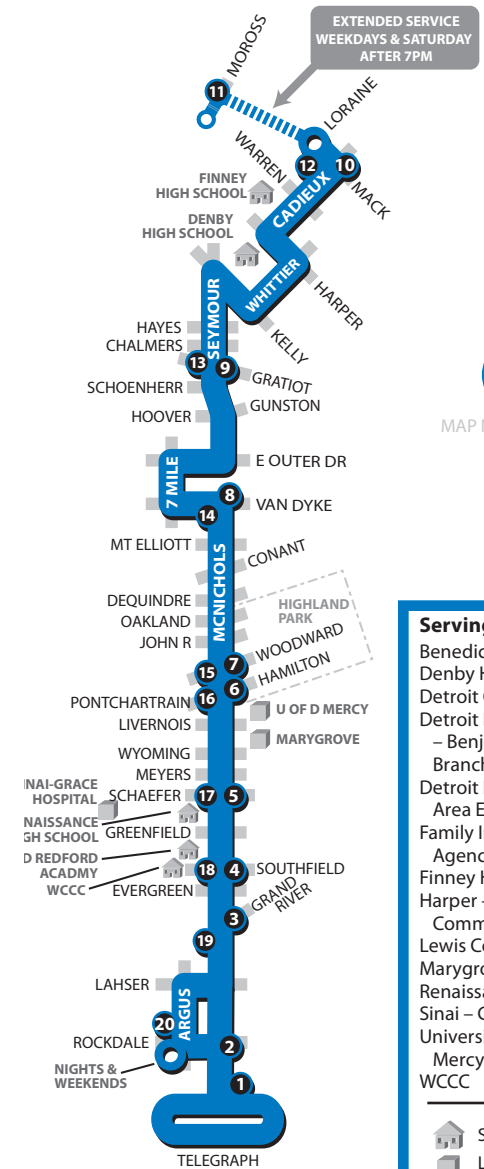

Route 32 McNichols Monday-Sunday Effective April 28, 2012

Serving:

- Benedictine High School
- Denby High School
- Detroit City Airport
- Detroit Public Library – Benjamin Franklin Branch
- Detroit Public School Area E Office
- Family Independence Agency
- Finney High School
- Harper – Cadieux
- Commercial District
- Lewis College of Business
- Marygrove College
- Renaissance High School
- Sinai – Grace Hospital
- University of Detroit – Mercy
- WCCC

- School
- Landmark
- Cross Street
- City Limit
- Alternate Routing