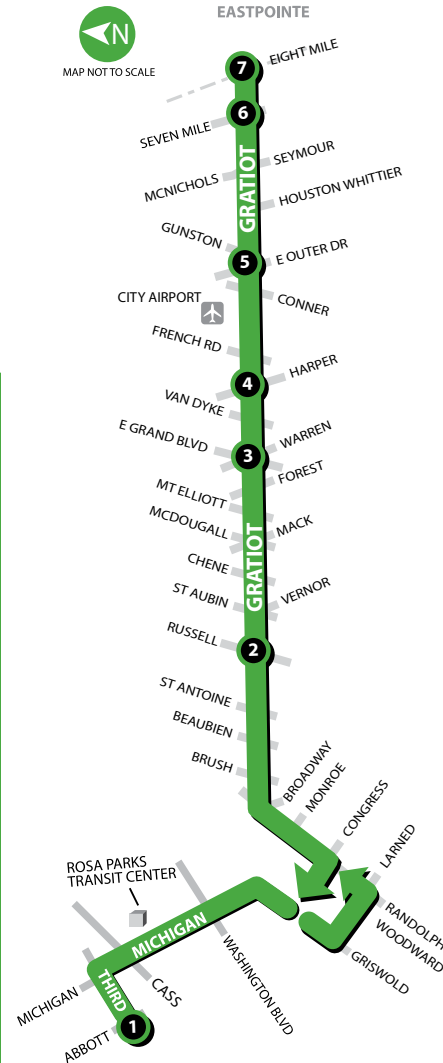

Schedules and other printed materials are provided in multiple language formats – upon request.

Route 34 Gratiot
Saturday and Sunday
Effective January 27, 2018

- Serving:**
- 36th District Court
 - Circle of Life
 - Psychiatric Hospital/ Health Center
 - Detroit Central Business District
 - Detroit City Airport
 - Detroit Police Department – Eastern District
 - Eastern Market
 - Family Independence Agency
 - Frank Murphy Hall of Justice
 - Gratiot – Seven Mile Commercial District
 - MGM Grand Casino
 - Rosa Parks Transit Center
 - U. S. Post Office – Harper Station
 - Wayne County Jail