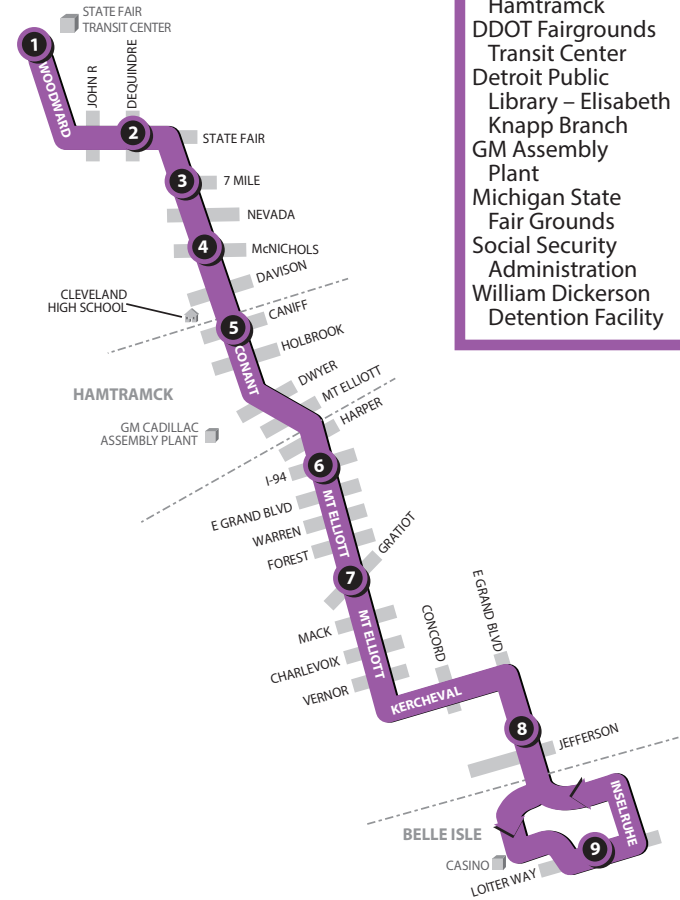

Schedules and other printed materials are provided in multiple language formats – upon request.

Route 12 Conant
Monday - Sunday
Effective April 21, 2018

- Serving:**
- Belle Isle Park
 - City of Hamtramck
 - DDOT Fairgrounds Transit Center
 - Detroit Public Library – Elisabeth Knapp Branch
 - GM Assembly Plant
 - Michigan State Fair Grounds
 - Social Security Administration
 - William Dickerson Detention Facility