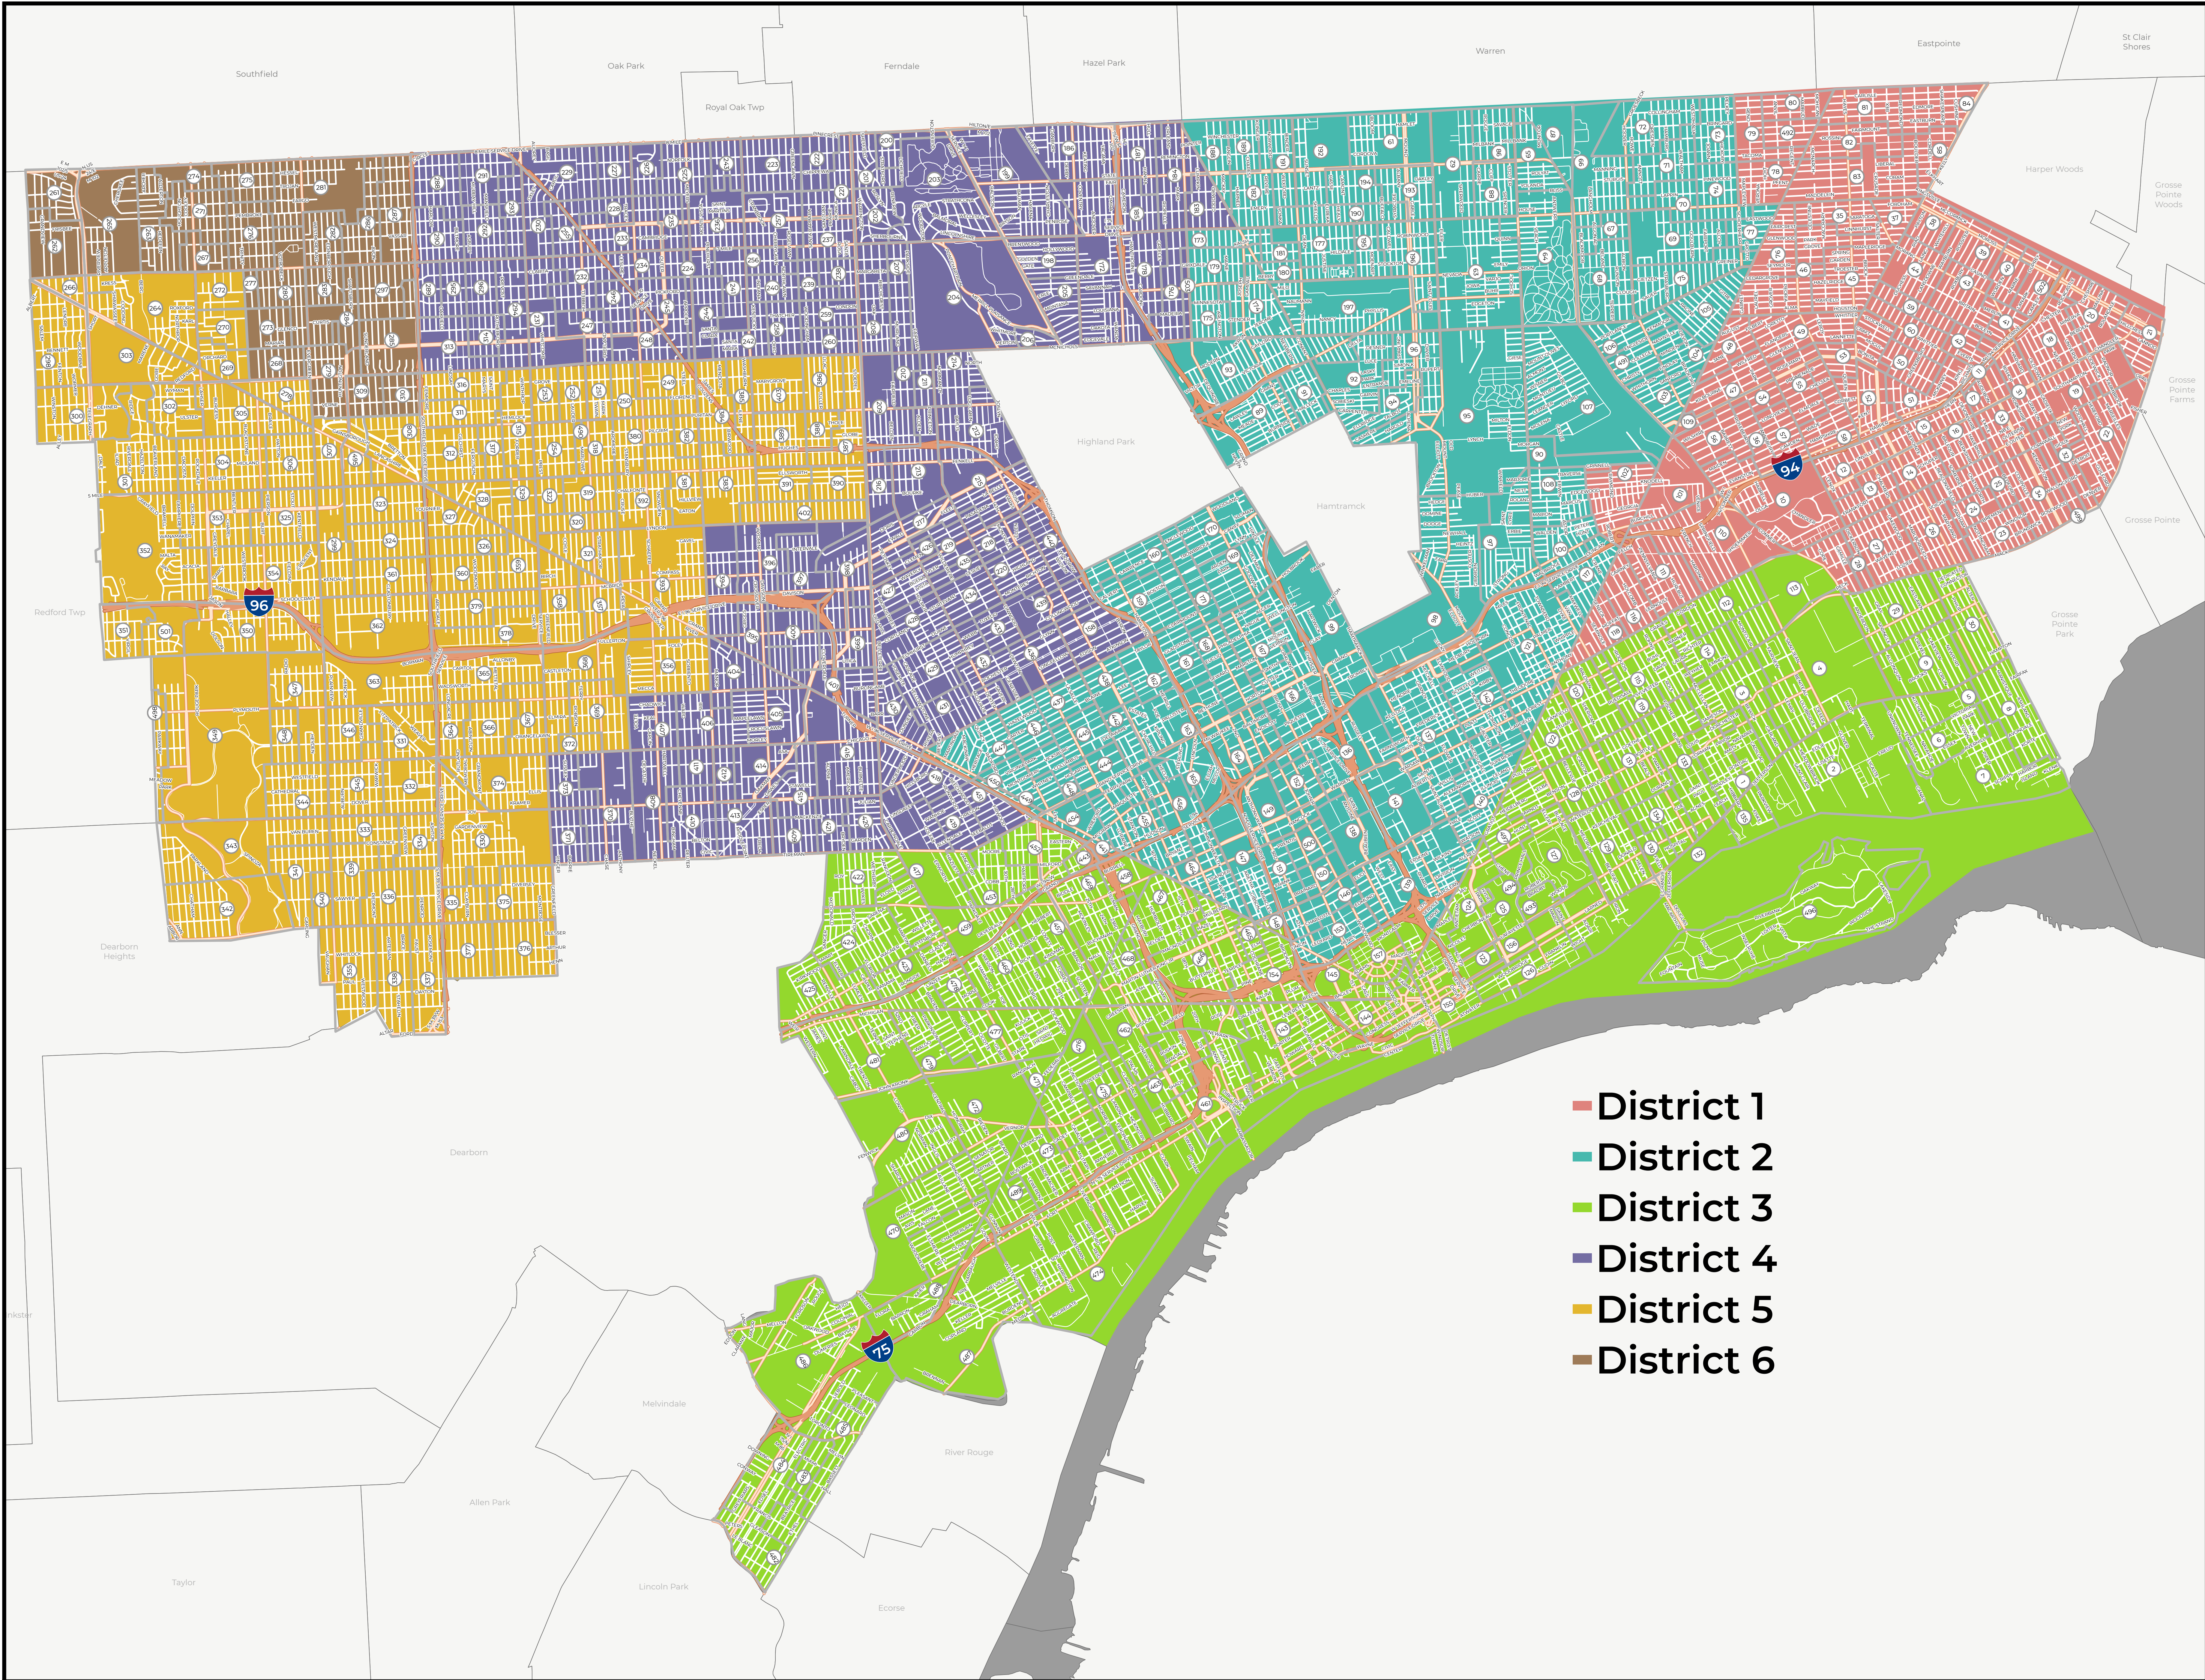

# 2018 Detroit Election Precincts & Wayne County Community College Districts

- District 1
- District 2
- District 3
- District 4
- District 5
- District 6

Source: City of Detroit Office of Elections, May 2018; Data available on [data.detroitmi.gov](http://data.detroitmi.gov)