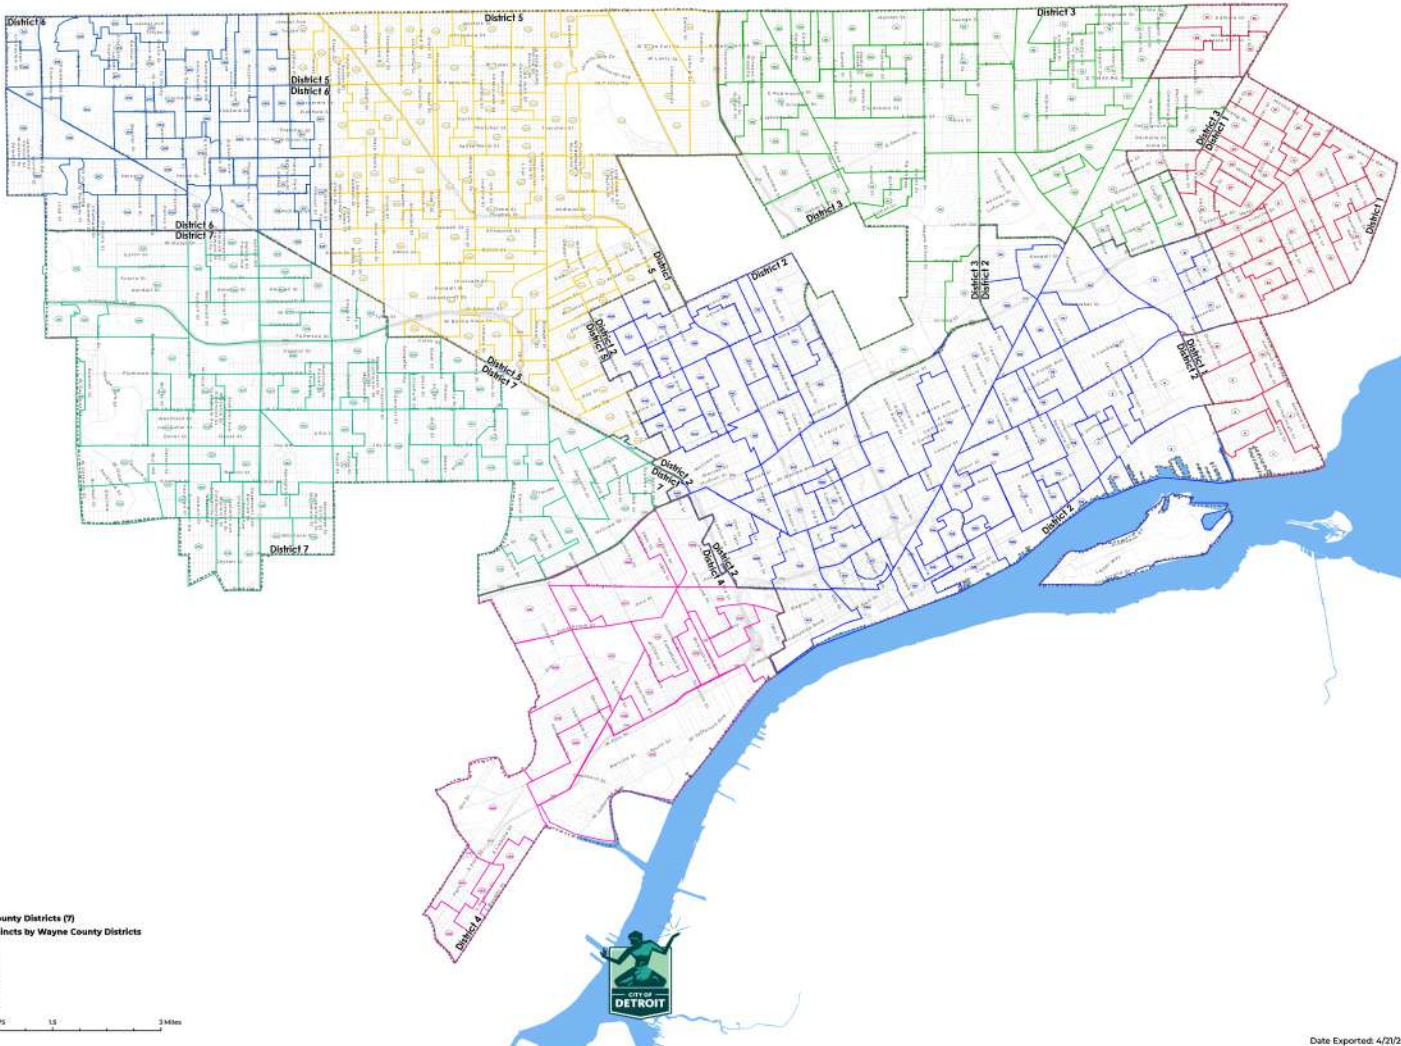

2022 Detroit Voting Precincts by Wayne County District

Map Key
Wayne County Districts (7)
Election Precincts by Wayne County Districts
District 1
District 2
District 3
District 4
District 5
District 6
District 7