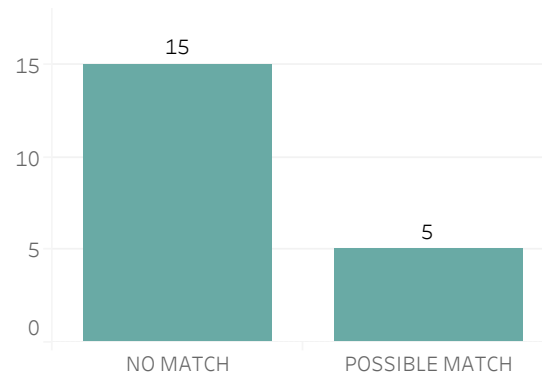

Prior Week Count of Crimes

Quarter to Date Count of Crimes

Year to Date Count of Crimes

Prior Week Count of Leads

Quarter to Date Count of Leads

Year to Date Count of Leads

Detroit Police Department

Weekly Report on Facial Recognition

Printed on Monday, August 22, 2022

Pursuant to Detroit Police Department Directive 307.5 - 5.1, below are the number of facial recognition requests that were fulfilled, the crimes that the facial recognition requests were attempting to solve, and the number of leads produced from the facial recognition software.