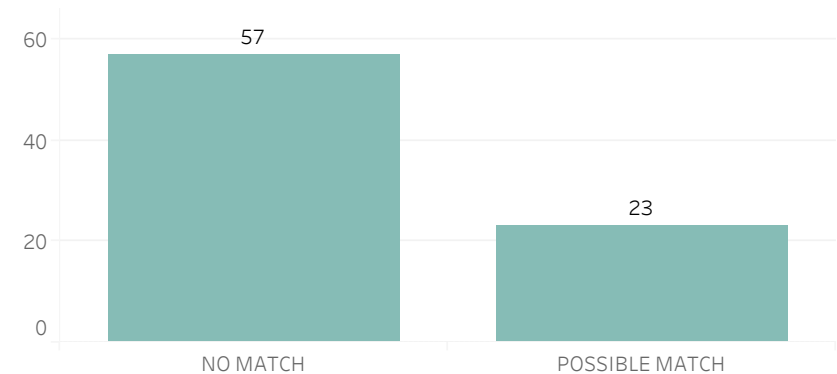

Prior Week Count of Crimes

Quarter to Date Count of Crimes

Year to Date Count of Crimes

Prior Week Count of Leads

Quarter to Date Count of Leads

Year to Date Count of Leads

Detroit Police Department

Weekly Report on Facial Recognition

Printed on Monday, August 22, 2022

Pursuant to Detroit Police Department Directive 307.5 - 5.1, below are the number of facial recognition requests that were fulfilled, the crimes that the facial recognition requests were attempting to solve, and the number of leads produced from the facial recognition software.