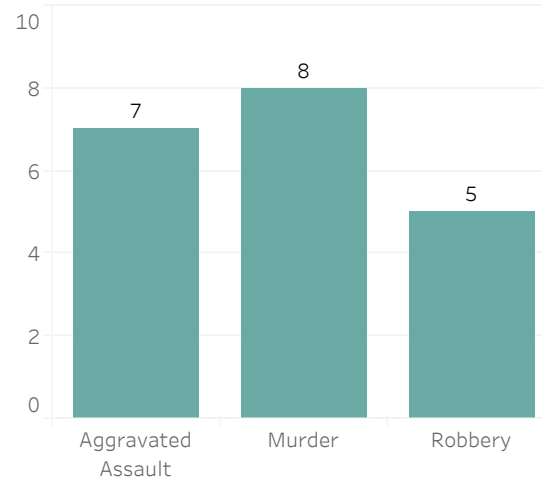

Detroit Police Department

Weekly Report on Facial Recognition

Printed on Monday, August 22, 2022

Pursuant to Detroit Police Department Directive 307.5 - 5.1, below are the number of facial recognition requests that were fulfilled, the crimes that the facial recognition requests were attempting to solve, and the number of leads produced from the facial recognition software.

This report includes all requests made from Monday, August 15, 2022 through Sunday, August 21, 2022, as well as Q3 2022 quarter to date (7/1/2022 through 8/21/2022) and 2022 year to date (1/1/2022 through 8/21/2022). 0 searches were performed in violation of policy during the prior week, 0 during the current quarter, and 0 during the current year.

Prior Week Count of Crimes

Quarter to Date Count of Crimes