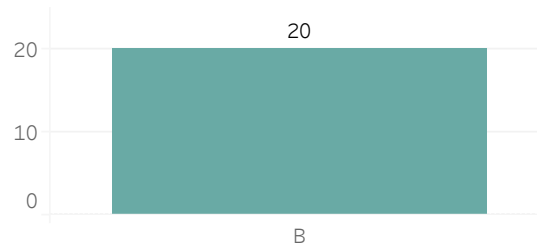

Printed on Monday, August 22, 2022

Pursuant to Detroit Police Department Directive 307.5 - 5.1, below are the number of facial recognition requests that were fulfilled, the crimes that the facial recognition requests were attempting to solve, and the number of leads produced from the facial recognition software.

Prior Week Race of Probe Photo

Quarter to Date Race of Probe Photo

Year to Date Race of Probe Photo

Prior Week Gender of Probe Photo

Quarter to Date Gender of Probe Photo

Year to Date Gender of Probe Photo