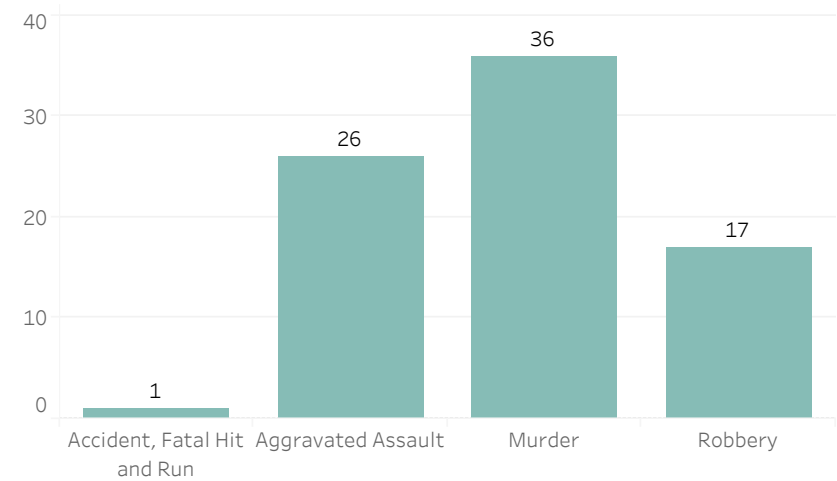

Year to Date Count of Crimes