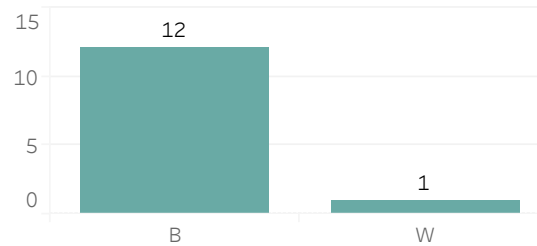

Detroit Police Department

Weekly Report on Facial Recognition

Printed on Monday, August 9, 2021

Pursuant to Detroit Police Department Directive 307.5 - 5.1, below are the number of facial recognition requests that were fulfilled, the crimes that the facial recognition requests were attempting to solve, and the number of leads produced from the facial recognition software.

This report includes all requests made from Monday, August 2, 2021 through Sunday, August 8, 2021, as well as Q3 2021 quarter to date (7/1/2021 through 8/8/2021) and 2021 year to date (1/1/2021 through 8/8/2021). 0 searches were performed in violation of policy during the prior week, 0 during the current quarter, and 0 during the current year.

Prior Week Race of Probe Photo

Quarter to Date Race of Probe Photo