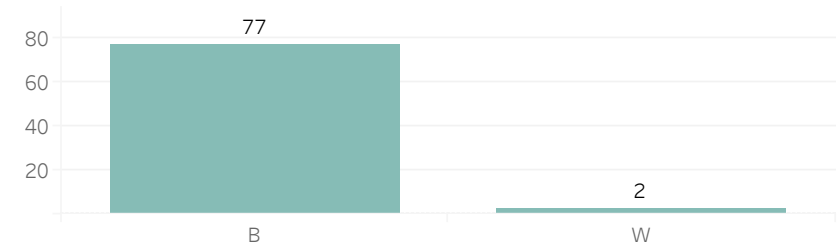

Year to Date Race of Probe Photo