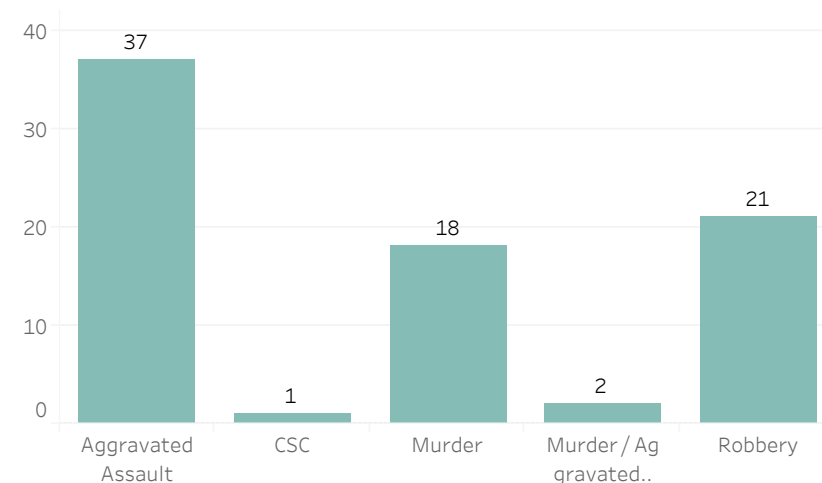

Detroit Police Department

Weekly Report on Facial Recognition

Printed on Monday, August 9, 2021

Pursuant to Detroit Police Department Directive 307.5 - 5.1, below are the number of facial recognition requests that were fulfilled, the crimes that the facial recognition requests were attempting to solve, and the number of leads produced from the facial recognition software.

This report includes all requests made from Monday, August 2, 2021 through Sunday, August 8, 2021, as well as Q3 2021 quarter to date (7/1/2021 through 8/8/2021) and 2021 year to date (1/1/2021 through 8/8/2021). 0 searches were performed in violation of policy during the prior week, 0 during the current quarter, and 0 during the current year.

Prior Week Count of Crimes

Quarter to Date Count of Crimes

Year to Date Count of Crimes