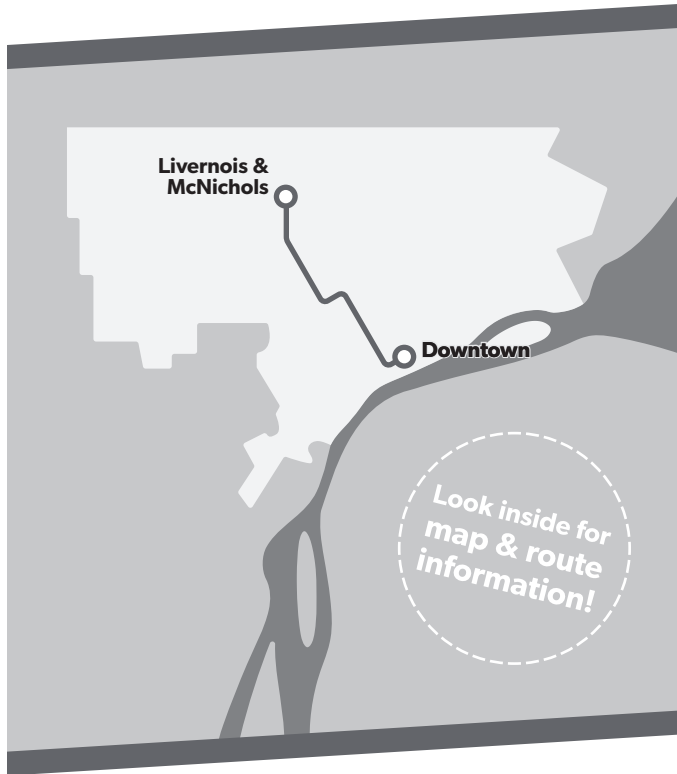

29

Linwood

TRANSIT ROUTE MAP & TIMETABLE

Effective **November 15, 2021**

@riddedot

Regional Pass

The Dart Passes allow unlimited rides on DDOT and SMART buses and the QLINE Streetcar.

	Full	Reduced
4-Hour Dart Pass	$2	$0.50
24-Hour Dart Pass	$5	$2
7 Day Dart Pass	$22	$10
31 Day Dart Pass	$70	$29

* *Seniors (ages 65 and older), people with disabilities, Medicare recipients, and students with a school-issued ID are eligible for a reduced fare. An application is required.*

Pay with the app

Download the Dart app today! Dart passes get you unlimited rides between DDOT, SMART and the QLINE for the duration of the pass.