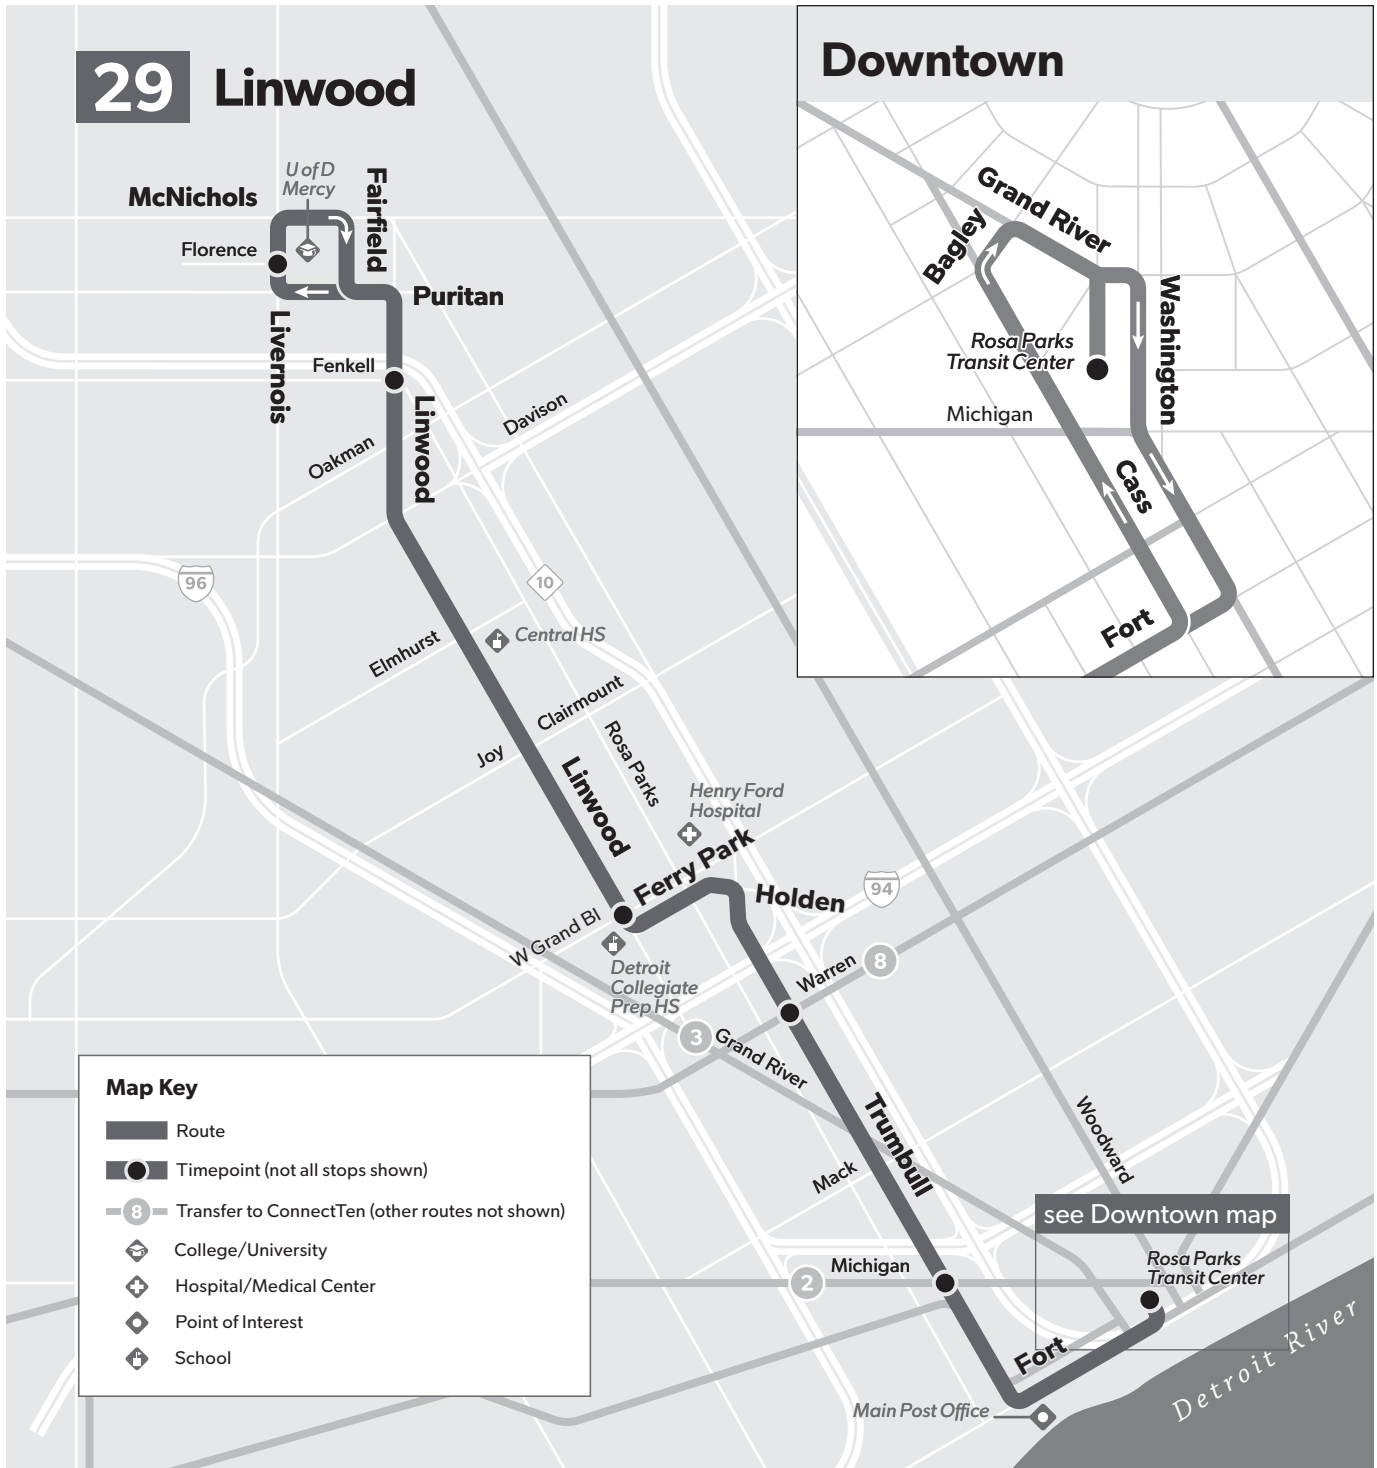

29 Linwood

Downtown

All buses are handicap accessible.

Buses have the capacity for two bikes on front racks.

Strollers and carts are allowed on the bus, but cannot block aisles or doorways.

Service animals are allowed on DDOT buses and public facilities.*

*Service animals must be under the customer's control through voice commands, hand signals, or other effective means with a harness, leash, or tether unless the customer cannot use a leash because of a disability.