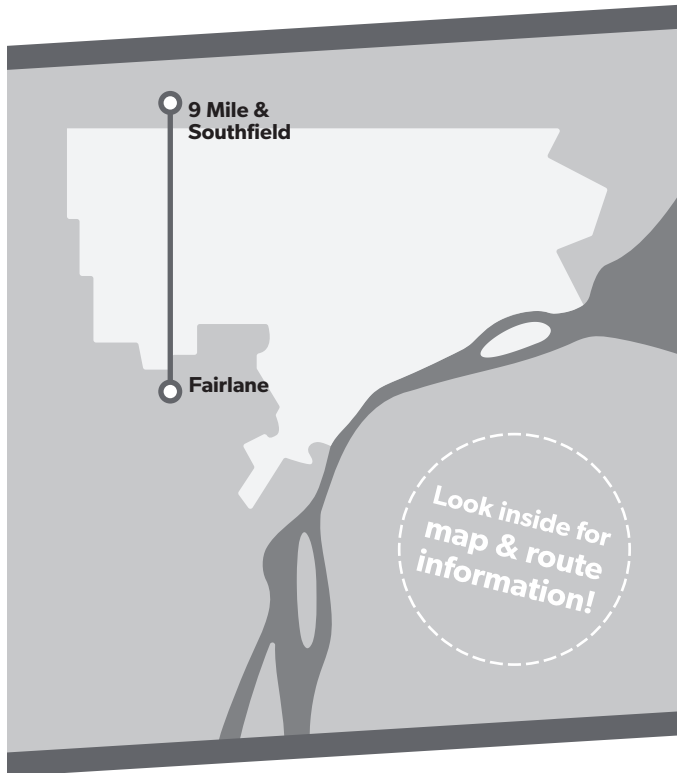

46

Southfield

TRANSIT ROUTE MAP & TIMETABLE

Effective **November 15, 2021**

@riddedot

Regional Pass

The Dart Passes allow unlimited rides on DDOT and SMART buses and the QLINE Streetcar.

	Full	Reduced
4-Hour Dart Pass	$2	$0.50
24-Hour Dart Pass	$5	$2
7 Day Dart Pass	$22	$10
31 Day Dart Pass	$70	$29

* *Seniors (ages 65 and older), people with disabilities, Medicare recipients, and students with a school-issued ID are eligible for a reduced fare. An application is required.*

Pay with the app

Download the Dart app today! Dart passes get you unlimited rides between DDOT, SMART and the QLINE for the duration of the pass.