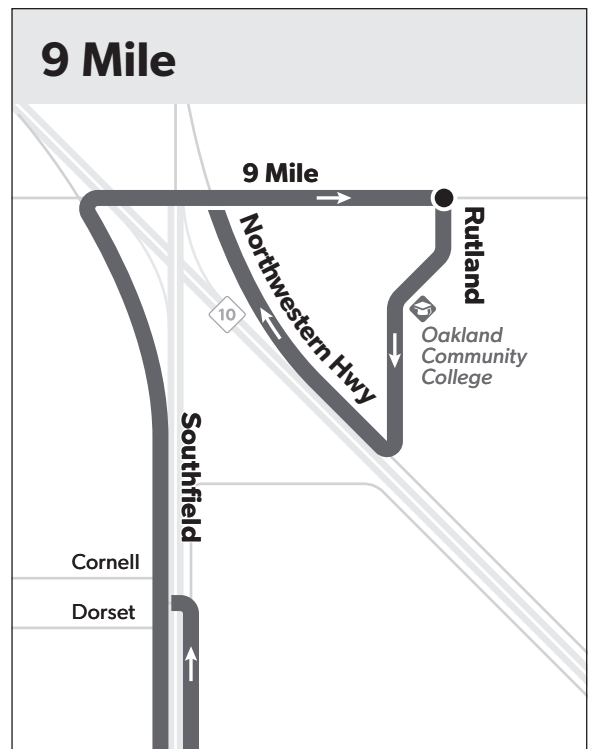

Detroit's Public Transit System

Map Key

- Route
- Timepoint (not all stops shown)
- Transfer to ConnectTen (other routes not shown)
- College/University
- Hospital/Clinic

All buses are handicap accessible.

Southbound to Fairlane

	Rutland & 9 Mile	Southfield & 8 Mile	Southfield & McNichols	Southfield & Grand River	Southfield & Plymouth	Southfield & Warren	Henry Ford College	Fairlane
5:48	5:53	6:00	6:03	6:10	6:17	6:24	6:28	
6:48	6:53	7:01	7:04	7:12	7:19	7:27	7:31	
7:48	7:53	8:01	8:04	8:12	8:19	8:27	8:31	
8:48	8:53	9:01	9:04	9:12	9:19	9:27	9:31	
9:48	9:53	10:00	10:03	10:10	10:17	10:24	10:28	
2:40	2:45	2:53	2:56	3:04	3:11	3:19	3:23	
3:40	3:45	3:53	3:56	4:04	4:11	4:19	4:23	
4:40	4:45	4:53	4:56	5:04	5:11	5:19	5:23	
5:40	5:45	5:53	5:56	6:04	6:11	6:19	6:23	
6:40	6:45	6:52	6:55	7:02	7:09	7:16	7:20	
7:40	7:45	7:52	7:55	8:02	8:09	8:16	8:20	

How to Read the Schedule

50 Monday-Friday

Southbound to Jefferson

	Hayes & 8 Mile	Hayes & 7 Mile	Hayes & Outer Dr	Chalmers & Warren	Chalmers & Jefferson
10:00	10:21	10:31	10:44	10:50	
10:30	10:41	10:51	11:04	11:11	
10:50	11:01	11:12	11:26	11:33	
11:00	11:22	11:33	11:47	11:54	
11:50	11:42	11:53	12:07	12:14	
12:10	12:22	12:33	12:47	12:54	
12:30	12:42	12:53	1:07	1:14	