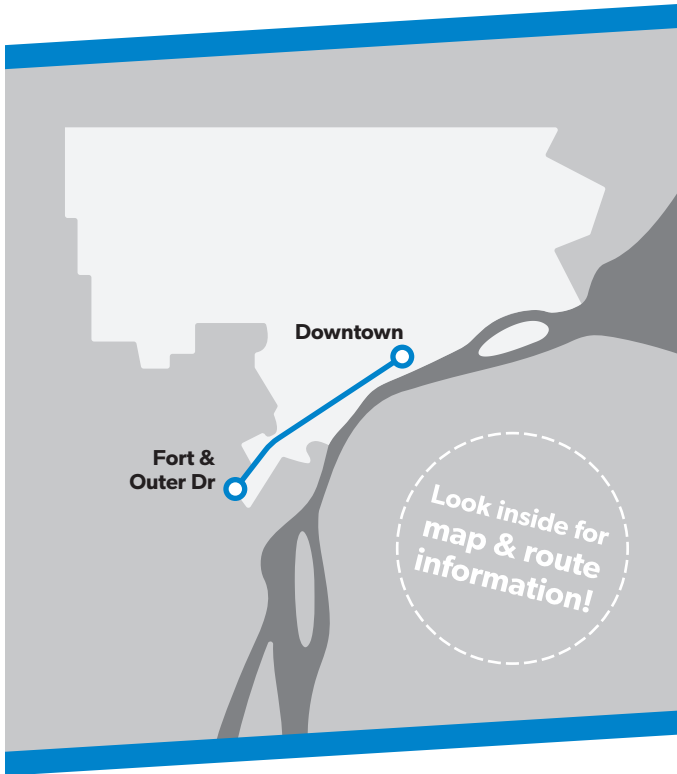

19

Fort

TRANSIT ROUTE MAP & TIMETABLE

Effective **January 22, 2024**

@riddedot

Regional Pass

The Dart Passes allow unlimited rides on DDOT and SMART buses and the QLINE Streetcar.

	Full	Reduced
4-Hour Dart Pass	\$2	\$0.50
24-Hour Dart Pass	\$5	\$2
7 Day Dart Pass	\$22	\$10
31 Day Dart Pass	\$70	\$29

PM times shown are **bold and shaded**.
Additional bus stops are available between the timepoints.

How to Read the Schedule

50 Monday-Friday

Southbound to Jefferson

	Hayes & 8 Mile	Hayes & 7 Mile	Hayes & Outer Dr	Chalmers & Warren	Chalmers & Jefferson
10:00	10:21	10:31	10:44	10:50	
10:30	10:41	10:51	11:04	11:11	
10:50	11:01	11:12	11:26	11:33	
11:20	11:22	11:33	11:47	11:54	
11:50	11:42	11:53	12:07	12:14	
12:10	12:22	12:33	12:47	12:54	
12:30	12:42	12:53	1:07	1:14	

This is a sample schedule, not an actual route

- ← Find your day of travel (Monday-Friday / Saturday / Sunday).
- ← Find your direction.
- ← Find a **timepoint** closest to your boarding location. Additional bus stops are located **between** the timepoints.
- ← Read down the column to find a departure from your closest timepoint. Then, read across to see when the bus arrives at other timepoints.