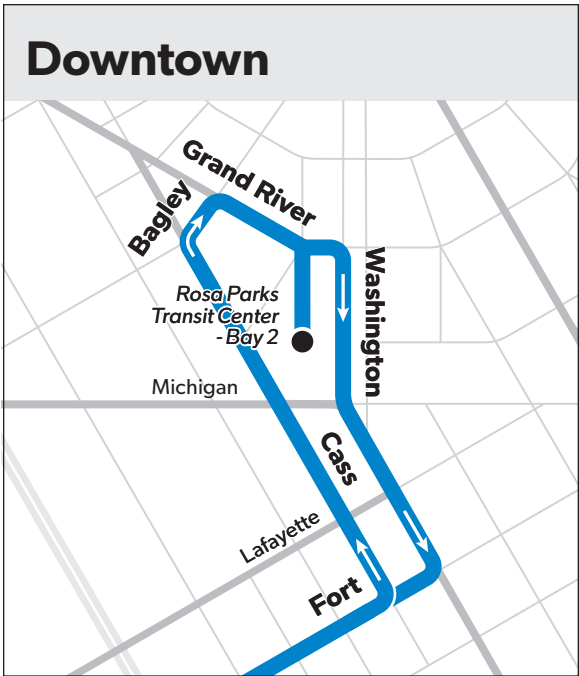

Detroit's Public Transit System

Map Key

- Route
- Timepoint (not all stops shown)
- Transfer to ConnectTen (other routes not shown)
- College/University
- Point of Interest
- School

Holiday Service

Sunday schedules are effective on the following holidays:

PM times shown are **bold and shaded**.
Additional bus stops are available between the timepoints.

How to Read the Schedule

50 Monday-Friday

Southbound to Jefferson

	Hayes & 8 Mile	Hayes & 7 Mile	Hayes & Outer Dr	Chalmers & Warren	Chalmers & Jefferson
10:00	10:21	10:31	10:44	10:50	
10:30	10:41	10:51	11:04	11:11	
10:50	11:01	11:12	11:26	11:33	
11:20	11:22	11:33	11:47	11:54	
11:50	11:42	11:53	12:07	12:14	
12:10	12:22	12:33	12:47	12:54	
12:30	12:42	12:53	1:07	1:14	

Eastbound to Downtown

5:32	5:35	5:43	5:46	5:49	5:57
6:34	6:37	6:45	6:48	6:51	6:59
7:34	7:37	7:45	7:48	7:51	7:59
8:34	8:38	8:47	8:50	8:54	9:03
9:34	9:38	9:47	9:50	9:54	10:03
10:34	10:38	10:47	10:50	10:54	11:03
11:34	11:38	11:47	11:50	11:54	12:03
12:34	12:38	12:47	12:50	12:54	1:03
1:34	1:38	1:47	1:50	1:54	2:03
2:34	2:38	2:47	2:50	2:54	3:03
3:34	3:38	3:47	3:50	3:54	4:03
4:34	4:38	4:47	4:50	4:54	5:03
5:34	5:38	5:47	5:50	5:54	6:02
6:34	6:38	6:47	6:50	6:54	7:02
7:34	7:38	7:47	7:50	7:54	8:02
8:34	8:37	8:45	8:48	8:52	9:00
9:34	9:37	9:45	9:48	9:52	10:00
10:34	10:37	10:45	10:48	10:52	11:00
11:34	11:37	11:45	11:48	11:52	12:00