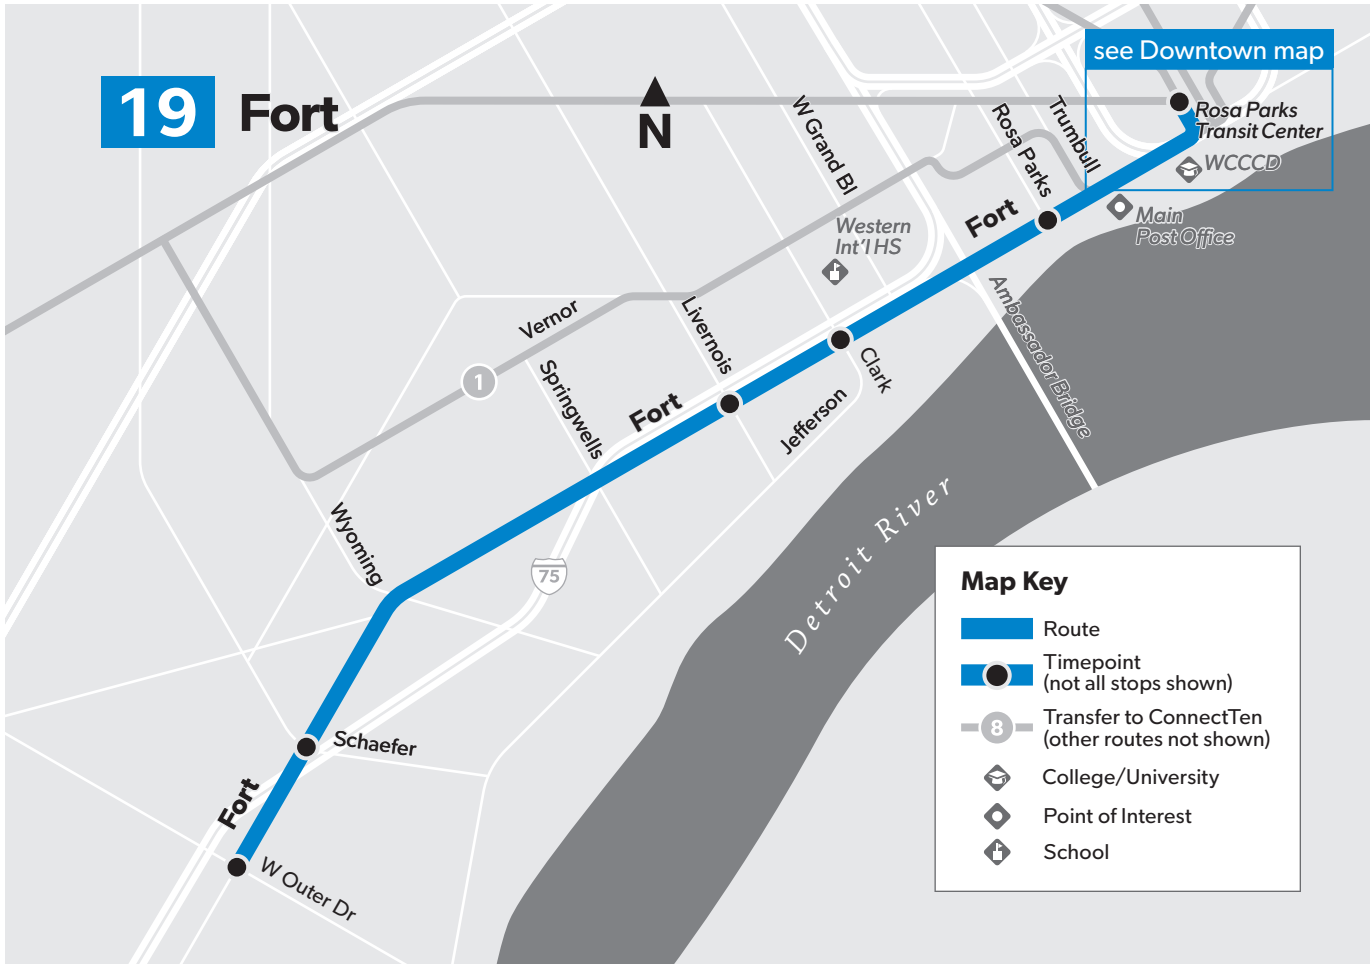

Detroit's Public Transit System

Map Key

- Route
- Timepoint (not all stops shown)
- Transfer to ConnectTen (other routes not shown)
- College/University
- Point of Interest
- School

Holiday Service

Sunday schedules are effective on the following holidays:

PM times shown are **bold and shaded**.
Additional bus stops are available between the timepoints.

How to Read the Schedule

50 Monday-Friday

Southbound to Jefferson

	Hayes & 8 Mile	Hayes & 7 Mile	Hayes & Outer Dr	Chalmers & Warren	Chalmers & Jefferson
10:00	10:21	10:31	10:44	10:50	
10:30	10:41	10:51	11:04	11:11	
10:50	11:01	11:12	11:26	11:33	
11:20	11:22	11:33	11:47	11:54	
11:50	11:42	11:53	12:07	12:14	
12:10	12:22	12:33	12:47	12:54	
12:30	12:42	12:53	1:07	1:14	

Eastbound to Downtown

5:32	5:35	5:43	5:46	5:49	5:57
6:34	6:37	6:45	6:48	6:51	6:59
7:34	7:37	7:45	7:48	7:51	7:59
8:34	8:38	8:47	8:50	8:54	9:03
9:34	9:38	9:47	9:50	9:54	10:03
10:34	10:38	10:47	10:50	10:54	11:03
11:34	11:38	11:47	11:50	11:54	12:03
12:34	12:38	12:47	12:50	12:54	1:03
1:34	1:38	1:47	1:50	1:54	2:03
2:34	2:38	2:47	2:50	2:54	3:03
3:34	3:38	3:47	3:50	3:54	4:03
4:34	4:38	4:47	4:50	4:54	5:03
5:34	5:38	5:47	5:50	5:54	6:02
6:34	6:38	6:47	6:50	6:54	7:02
7:34	7:38	7:47	7:50	7:54	8:02
8:34	8:37	8:45	8:48	8:52	9:00
9:34	9:37	9:45	9:48	9:52	10:00
10:34	10:37	10:45	10:48	10:52	11:00
11:34	11:37	11:45	11:48	11:52	12:00