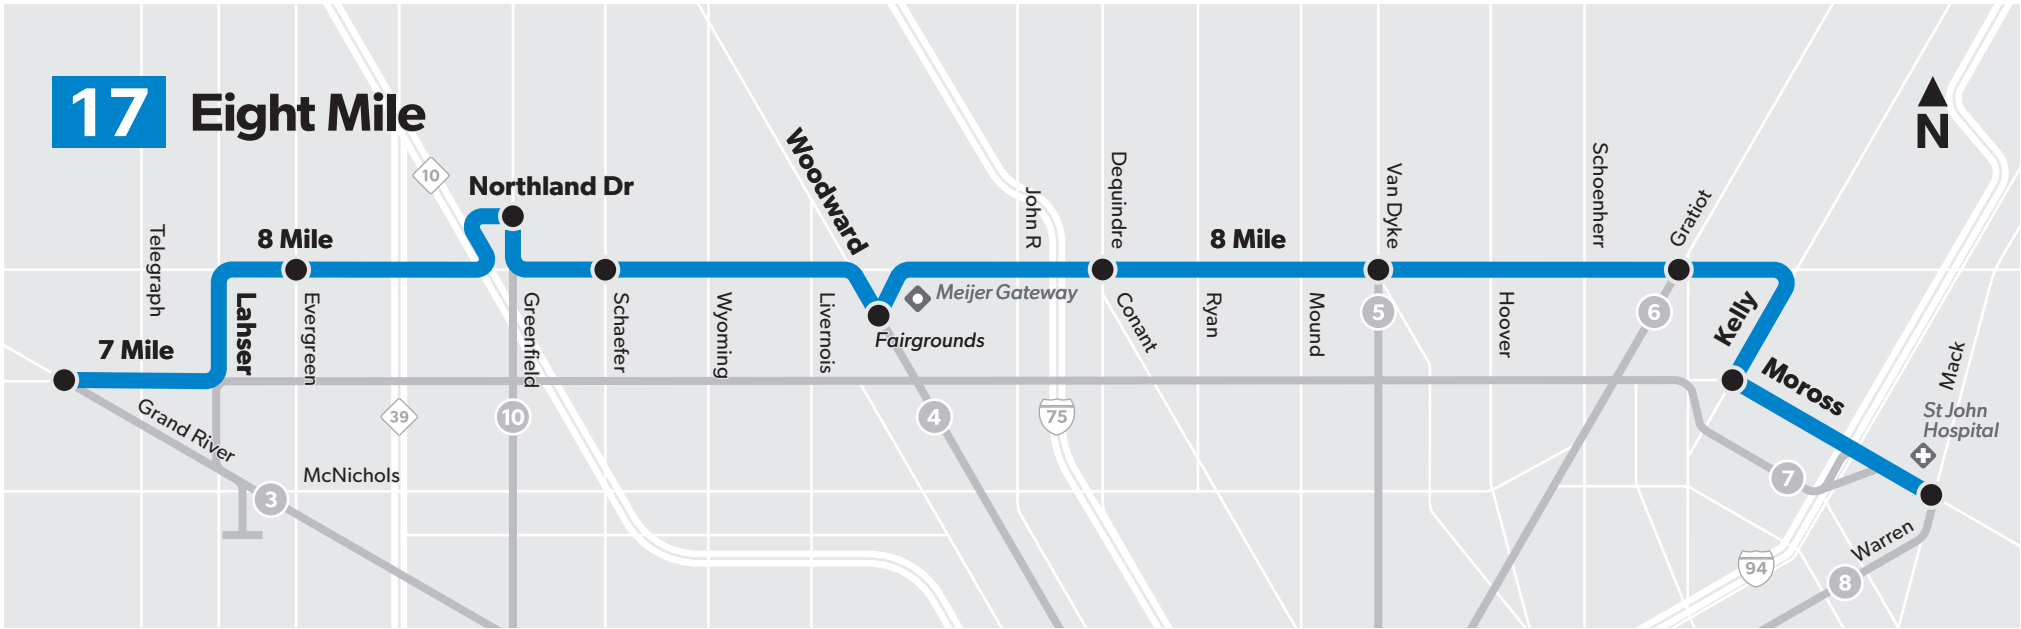

Detroit's Public Transit System

17 Eight Mile

Map Key

- Route
- Timepoint (not all stops shown)
- Transfer to ConnectTen (other routes not shown)
- Hospital/Clinic
- Point of Interest

Holiday Service

Sunday schedules are effective on the following holidays: