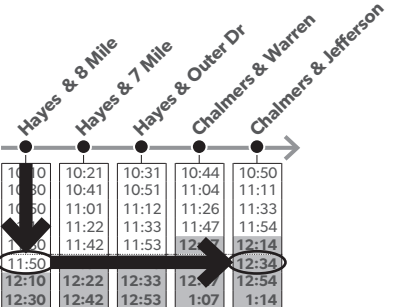

How to Read the Schedule

50 Monday-Friday

Southbound to Jefferson

This is a sample schedule, not an actual route

- ← Find your day of travel (Monday-Friday / Saturday / Sunday).
- ← Find your direction.
- ← Find a **timepoint** closest to your boarding location. Additional bus stops are located **between** the timepoints.
- ← Read down the column to find a departure from your closest timepoint. Then, read across to see when the bus arrives at other timepoints.

PM times shown are **bold and shaded**.
All times are approximate and subject to change without notice.