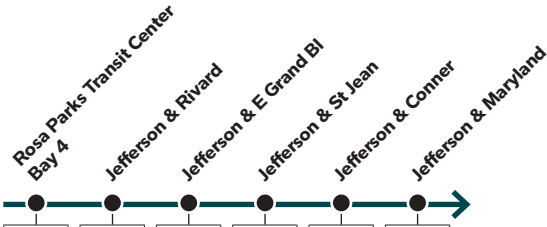

9 Sunday & Holidays

Eastbound to Alter Rd

4:15	4:21	4:26	4:33	4:34	4:41
4:45	4:51	4:56	5:03	5:04	5:11
5:15	5:21	5:26	5:33	5:34	5:41
5:45	5:51	5:56	6:03	6:04	6:11
6:15	6:21	6:26	6:33	6:34	6:41
6:45	6:51	6:56	7:03	7:04	7:11
7:02	7:08	7:13	7:20	7:21	7:28
7:18	7:24	7:29	7:36	7:37	7:44
7:33	7:39	7:44	7:51	7:52	7:59
7:48	7:54	7:59	8:06	8:07	8:14

Then every 15 minutes until...

4:48	4:55	5:01	5:09	5:10	5:18
5:03	5:10	5:16	5:24	5:25	5:33
5:18	5:25	5:31	5:39	5:40	5:48
5:33	5:40	5:46	5:54	5:55	6:03
5:48	5:55	6:01	6:08	6:09	6:16
6:07	6:13	6:18	6:25	6:26	6:33
6:35	6:41	6:46	6:53	6:54	7:01
7:05	7:11	7:16	7:23	7:24	7:31
7:35	7:41	7:46	7:53	7:54	8:01
8:05	8:11	8:16	8:23	8:24	8:31
8:35	8:41	8:46	8:53	8:54	9:01
9:05	9:11	9:16	9:23	9:24	9:31
9:35	9:41	9:46	9:53	9:54	10:01
10:05	10:11	10:16	10:23	10:24	10:31
10:35	10:41	10:46	10:53	10:54	11:01
11:05	11:11	11:16	11:23	11:24	11:31
11:35	11:41	11:46	11:53	11:54	12:01
12:05	12:11	12:16	12:23	12:24	12:31