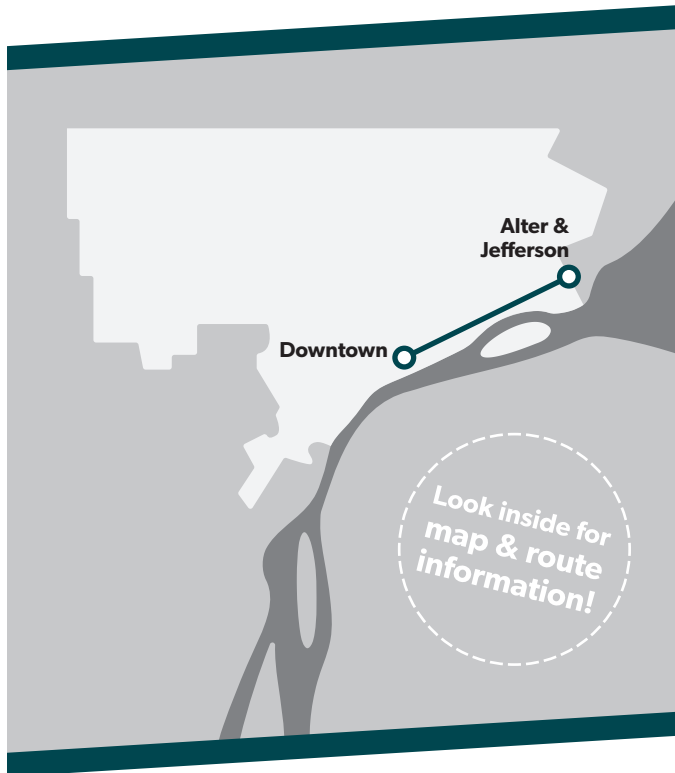

9

Jefferson

TRANSIT ROUTE MAP & TIMETABLE

Effective **January 22, 2024**

@riddedot

Regional Pass

The Dart Passes allow unlimited rides on DDOT and SMART buses and the QLINE Streetcar.

	Full	Reduced
4-Hour Dart Pass	\$2	\$0.50
24-Hour Dart Pass	\$5	\$2
7 Day Dart Pass	\$22	\$10
31 Day Dart Pass	\$70	\$29

PM times shown are **bold** and **shaded**.
Additional bus stops are available between the timepoints.

Westbound to Downtown

4:00	4:04	4:06	4:14	4:20	4:28
4:30	4:34	4:36	4:44	4:50	4:58
5:00	5:04	5:06	5:14	5:20	5:28
5:15	5:19	5:21	5:29	5:35	5:43
5:30	5:34	5:36	5:44	5:50	5:58
5:45	5:49	5:51	5:59	6:05	6:13
6:00	6:04	6:06	6:14	6:20	6:30
6:10	6:14	6:16	6:26	6:33	6:43
6:20	6:25	6:27	6:38	6:45	6:55
6:30	6:35	6:37	6:48	6:55	7:05
6:40	6:45	6:47	6:58	7:05	7:15
6:50	6:55	6:57	7:08	7:15	7:25
7:00	7:05	7:07	7:18	7:25	7:35
7:10	7:15	7:17	7:28	7:35	7:45
7:20	7:25	7:27	7:38	7:45	7:55
7:30	7:35	7:37	7:48	7:55	8:05
7:40	7:45	7:47	7:58	8:05	8:15
7:50	7:55	7:57	8:08	8:15	8:25
8:00	8:05	8:07	8:18	8:25	8:35
8:10	8:15	8:17	8:28	8:35	8:45
8:20	8:25	8:27	8:38	8:45	8:55
8:30	8:35	8:37	8:48	8:55	9:06
8:40	8:45	8:47	8:58	9:06	9:17
8:50	8:55	8:57	9:07	9:15	9:26
9:00	9:06	9:08	9:18	9:26	9:37
9:10	9:16	9:18	9:28	9:36	9:47
9:20	9:26	9:28	9:38	9:46	9:57
9:30	9:36	9:38	9:48	9:56	10:07
9:40	9:46	9:48	9:58	10:06	10:17
9:50	9:56	9:58	10:08	10:16	10:27
10:00	10:06	10:08	10:18	10:26	10:37
10:10	10:16	10:18	10:28	10:36	10:47
10:20	10:26	10:28	10:38	10:46	10:57
10:30	10:36	10:38	10:48	10:56	11:07
10:40	10:46	10:48	10:58	11:06	11:17