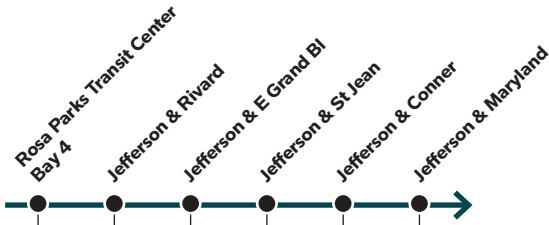

9 Saturday

Eastbound to Alter Rd

4:00	4:05	4:12	4:19	4:22	4:26
4:30	4:35	4:42	4:49	4:52	4:56
5:00	5:05	5:12	5:19	5:22	5:26
5:30	5:35	5:42	5:49	5:52	5:56
6:00	6:05	6:12	6:19	6:22	6:26
6:15	6:20	6:27	6:34	6:37	6:41
6:30	6:35	6:42	6:49	6:52	6:56
6:45	6:50	6:57	7:04	7:07	7:11
7:00	7:05	7:12	7:19	7:22	7:26
7:15	7:20	7:27	7:34	7:37	7:41
7:30	7:35	7:42	7:49	7:52	7:56
7:45	7:50	7:57	8:05	8:08	8:13
8:00	8:06	8:14	8:22	8:25	8:30
8:15	8:21	8:29	8:37	8:40	8:45
8:30	8:36	8:44	8:52	8:55	9:00
8:45	8:51	8:59	9:07	9:10	9:15
9:00	9:06	9:14	9:22	9:25	9:30
9:15	9:21	9:29	9:37	9:40	9:45
9:30	9:36	9:44	9:52	9:55	10:00
9:45	9:51	9:59	10:07	10:10	10:15
10:00	10:06	10:14	10:22	10:25	10:30
10:15	10:21	10:29	10:37	10:40	10:45
10:30	10:36	10:44	10:52	10:55	11:00
10:45	10:51	10:59	11:07	11:10	11:15
11:00	11:06	11:14	11:22	11:25	11:30
11:15	11:21	11:29	11:37	11:40	11:45
11:30	11:36	11:44	11:52	11:55	12:00
11:45	11:51	11:59	12:07	12:10	12:15
12:00	12:06	12:14	12:22	12:25	12:30
12:15	12:21	12:29	12:37	12:40	12:45

Then every 15 minutes until...

5:30	5:37	5:45	5:53	5:57	6:02
5:45	5:52	6:00	6:08	6:11	6:16
6:00	6:07	6:14	6:22	6:25	6:30
6:15	6:22	6:29	6:37	6:40	6:45
6:45	6:52	6:59	7:07	7:10	7:15
7:15	7:22	7:29	7:37	7:40	7:45
7:45	7:52	7:59	8:07	8:10	8:15
8:15	8:22	8:29	8:37	8:40	8:45
8:45	8:52	8:59	9:06	9:09	9:13
9:15	9:20	9:27	9:34	9:37	9:41
9:45	9:50	9:57	10:04	10:07	10:11
10:15	10:20	10:27	10:34	10:37	10:41
10:45	10:50	10:57	11:04	11:07	11:11
11:15	11:20	11:27	11:34	11:37	11:41
11:45	11:50	11:57	12:04	12:07	12:11
12:15	12:20	12:27	12:34	12:37	12:41