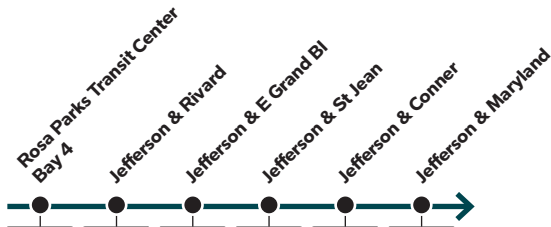

Map Key

- Route
- Timepoint (not all stops shown)
- Transfer to ConnectTen (other routes not shown)

All buses are handicap accessible.

Buses have the capacity for two bikes on front racks.

Strollers and carts are allowed on the bus, but cannot block aisles or doorways.

9

Monday-Friday

Eastbound to Alter Rd

4:10	4:18	4:24	4:31	4:33	4:36
4:40	4:48	4:54	5:01	5:03	5:06
5:10	5:18	5:24	5:31	5:33	5:36
5:40	5:48	5:54	6:01	6:03	6:06
5:55	6:03	6:09	6:16	6:18	6:21
6:10	6:18	6:24	6:31	6:33	6:36
6:25	6:33	6:39	6:49	6:52	6:56
6:40	6:50	6:58	7:08	7:11	7:15
6:55	7:05	7:13	7:23	7:26	7:30
7:05	7:15	7:23	7:33	7:36	7:40
7:15	7:25	7:33	7:43	7:46	7:50
7:25	7:35	7:43	7:53	7:56	8:00
7:35	7:45	7:53	8:03	8:06	8:10
7:45	7:55	8:03	8:13	8:16	8:20
7:55	8:05	8:13	8:23	8:26	8:30
8:05	8:15	8:23	8:33	8:36	8:40
8:15	8:25	8:33	8:43	8:46	8:50
8:25	8:35	8:43	8:53	8:56	9:00
8:35	8:45	8:53	9:03	9:06	9:10
8:45	8:55	9:03	9:13	9:16	9:20
8:55	9:06	9:15	9:25	9:28	9:32
9:05	9:16	9:25	9:35	9:38	9:42
9:15	9:26	9:35	9:45	9:48	9:52
9:25	9:36	9:45	9:55	9:58	10:02
9:35	9:46	9:55	10:05	10:08	10:12
9:45	9:56	10:05	10:15	10:18	10:22
9:55	10:06	10:15	10:25	10:28	10:32
10:05	10:16	10:25	10:35	10:38	10:42
10:15	10:26	10:35	10:45	10:48	10:52
10:25	10:36	10:45	10:55	10:58	11:02
10:35	10:46	10:55	11:05	11:08	11:12
10:45	10:56	11:05	11:15	11:18	11:22
10:55	11:06	11:15	11:25	11:28	11:32
11:05	11:16	11:25	11:35	11:38	11:42
11:15	11:26	11:35	11:45	11:48	11:52